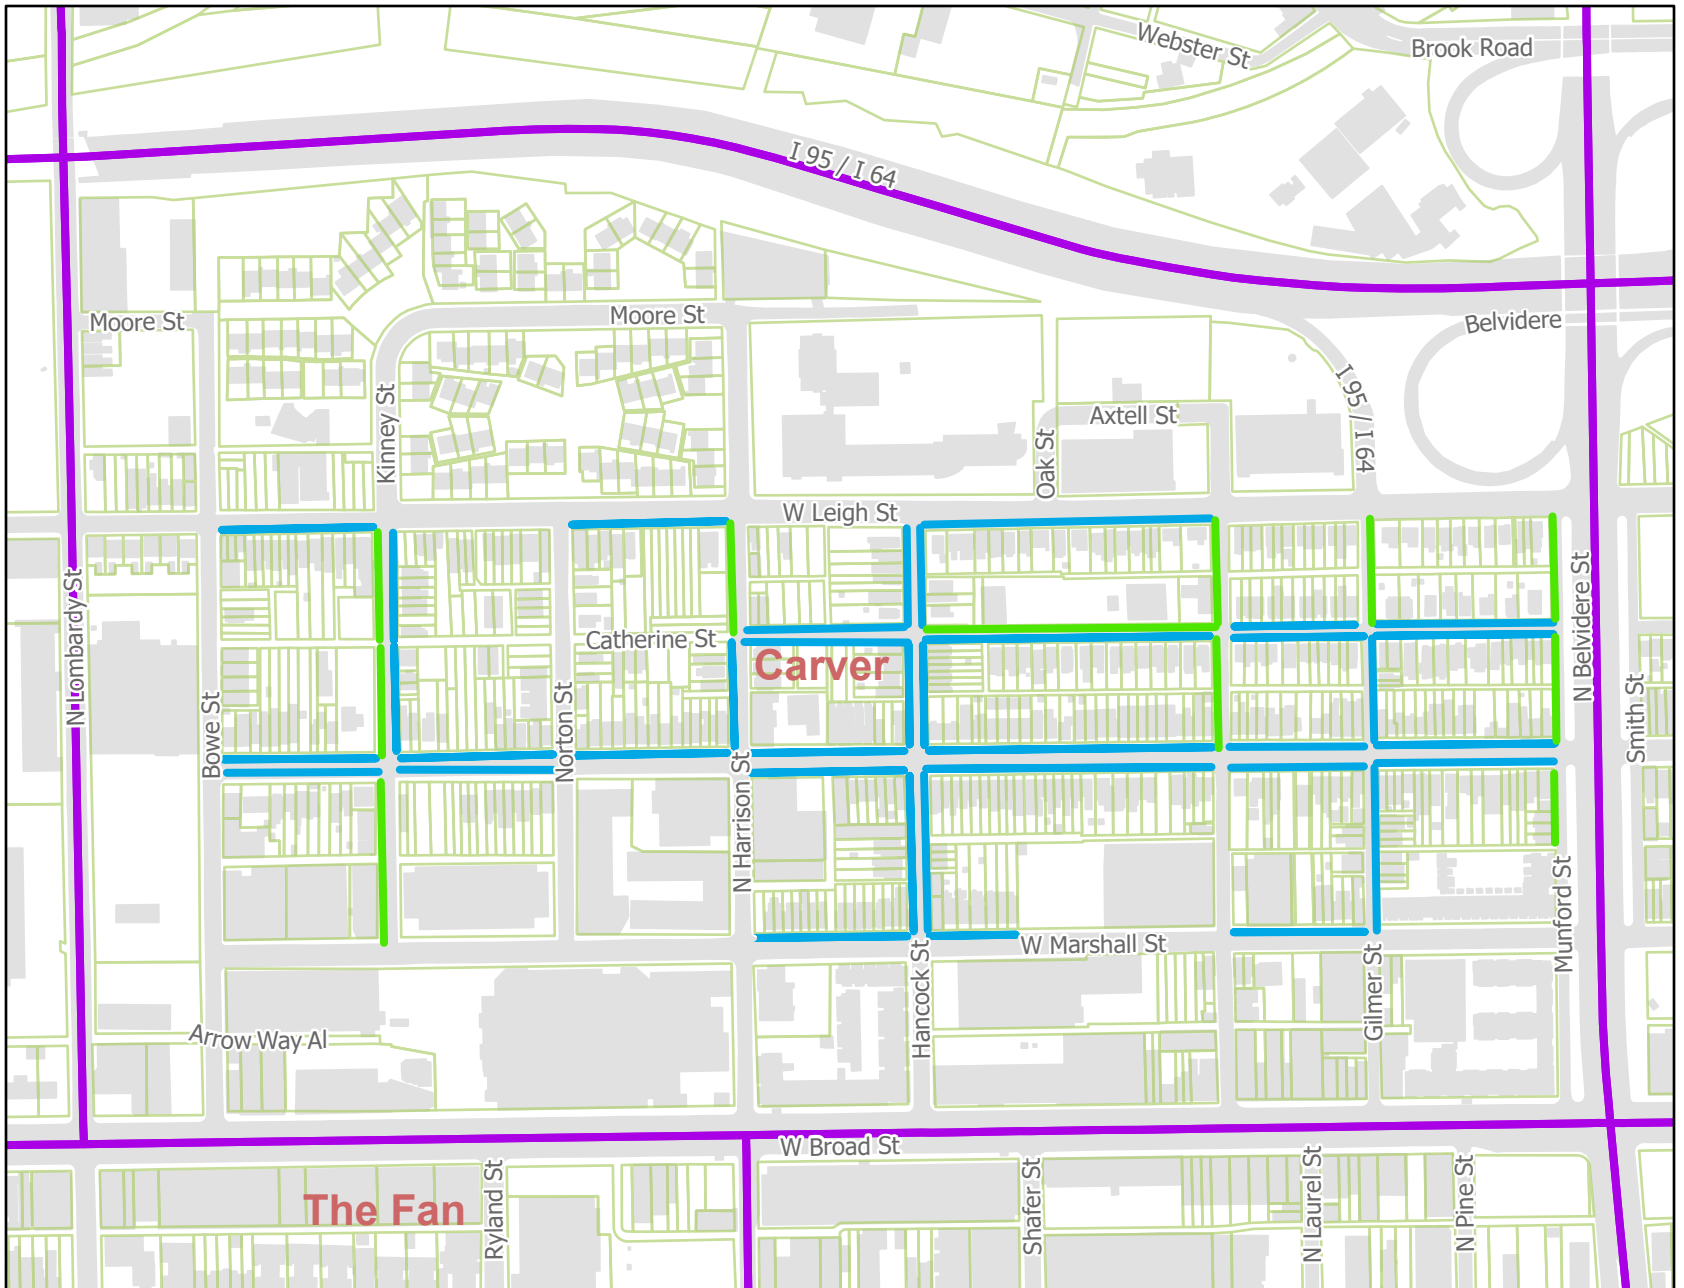

Carver Permit Parking

City of Richmond, Virginia