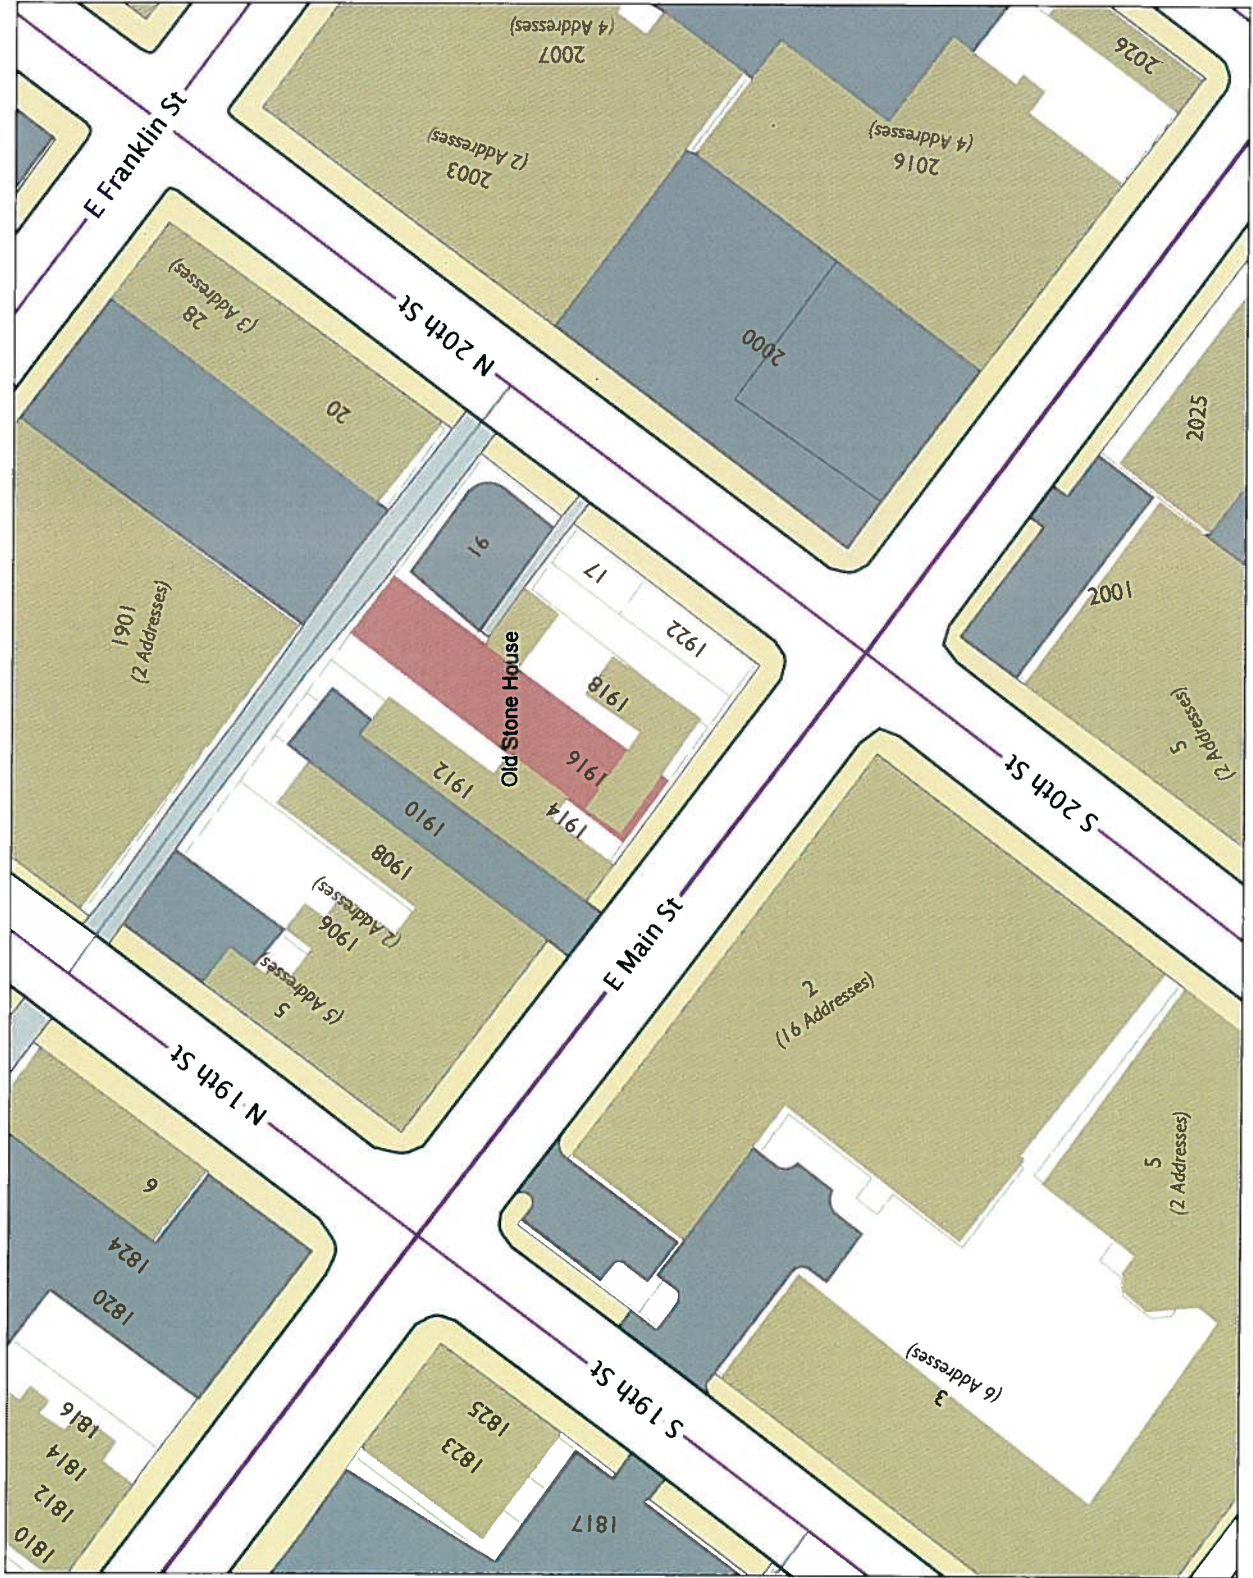

Old Stone House - 1916 E. Main Street

City of Richmond, VA
Geographic Information Systems

Location Reference

1 inch = 83 feet

Legend