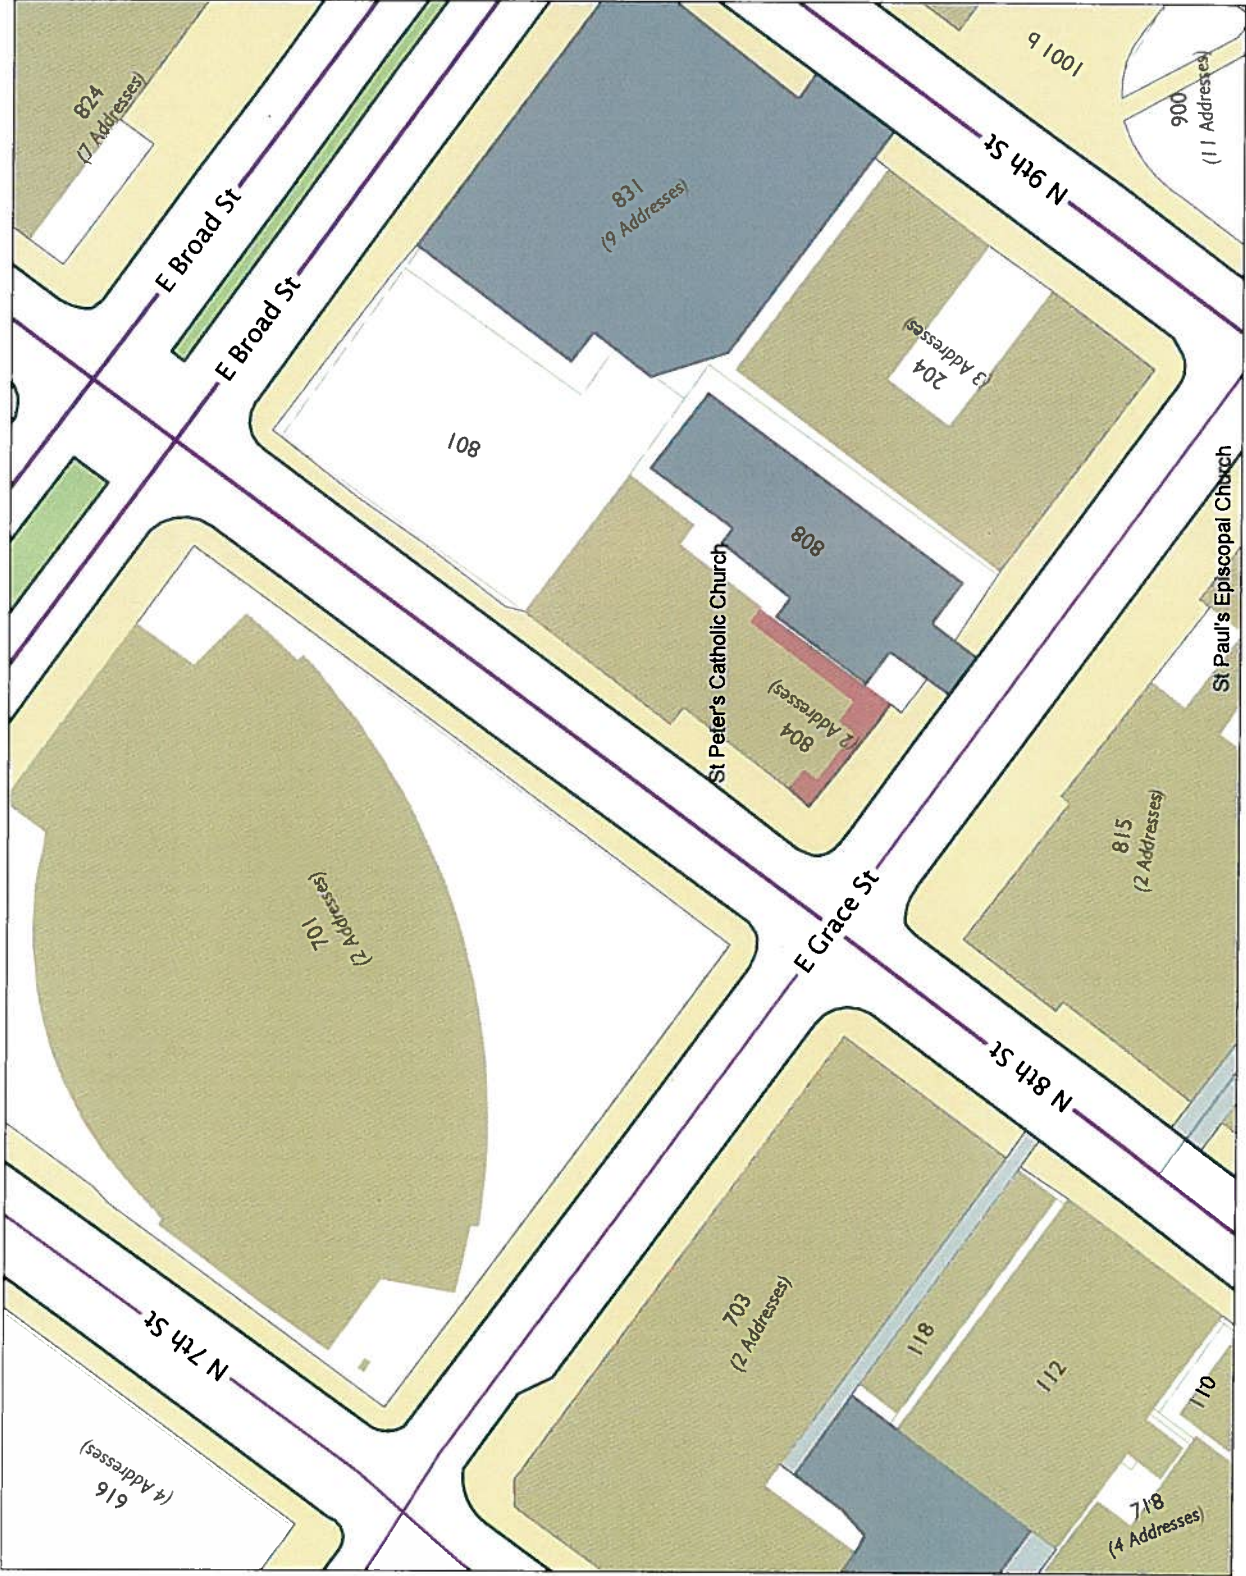

St. Peter's Catholic Church - 800 E. Grace Street

City of Richmond, VA
Geographic Information Systems

Legend