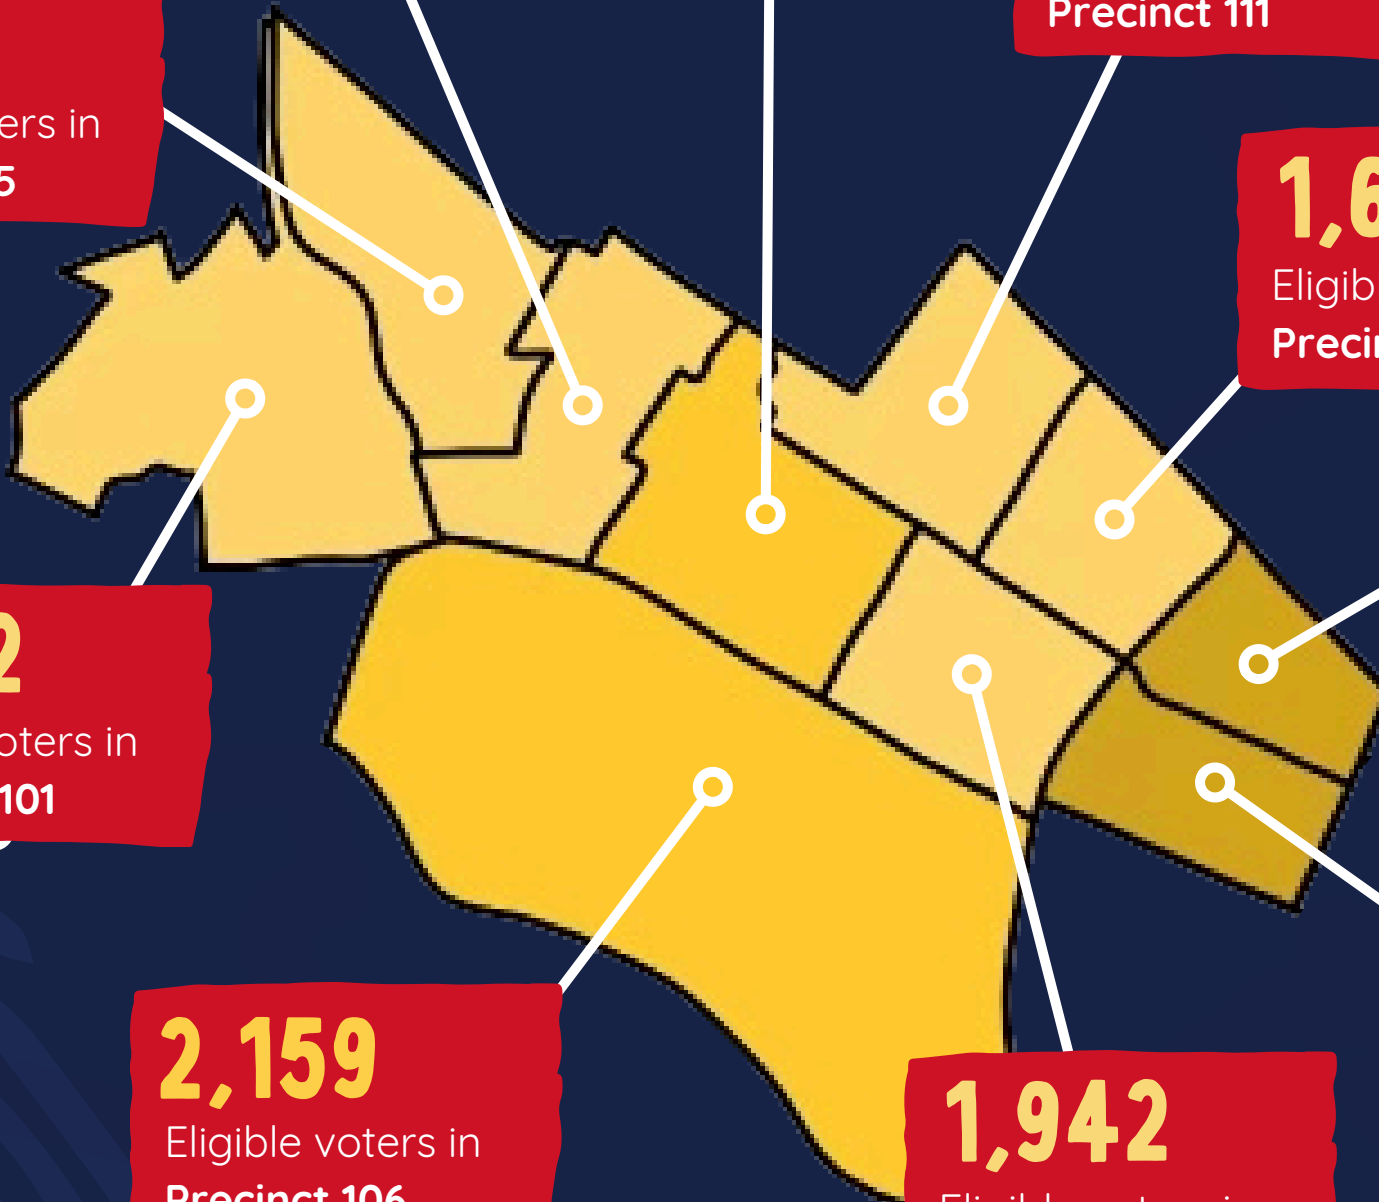

WEST END

1st Voter District

DID YOU KNOW...

There are **10 precincts**
within **District One** totaling...

101

115

102

104

Eligible voters in
Precinct 115

1,617

Eligible voters in
Precinct 112

3,106

Eligible voters in
Precinct 113

1,352

Eligible voters in
Precinct 101

3,063

Eligible voters in
Precinct 114

2,159

Eligible voters in
Precinct 106

1,942

Eligible voters in
Precinct 105

NORTH CENTRAL

2nd Voter District

DID YOU KNOW...

There are **8 precincts** within **District Two** totaling..

=19,143

Total Voter's

DISTRICT 2

3,326

Eligible voters in
Precinct 215

1,484

Eligible voters in
Precinct 206