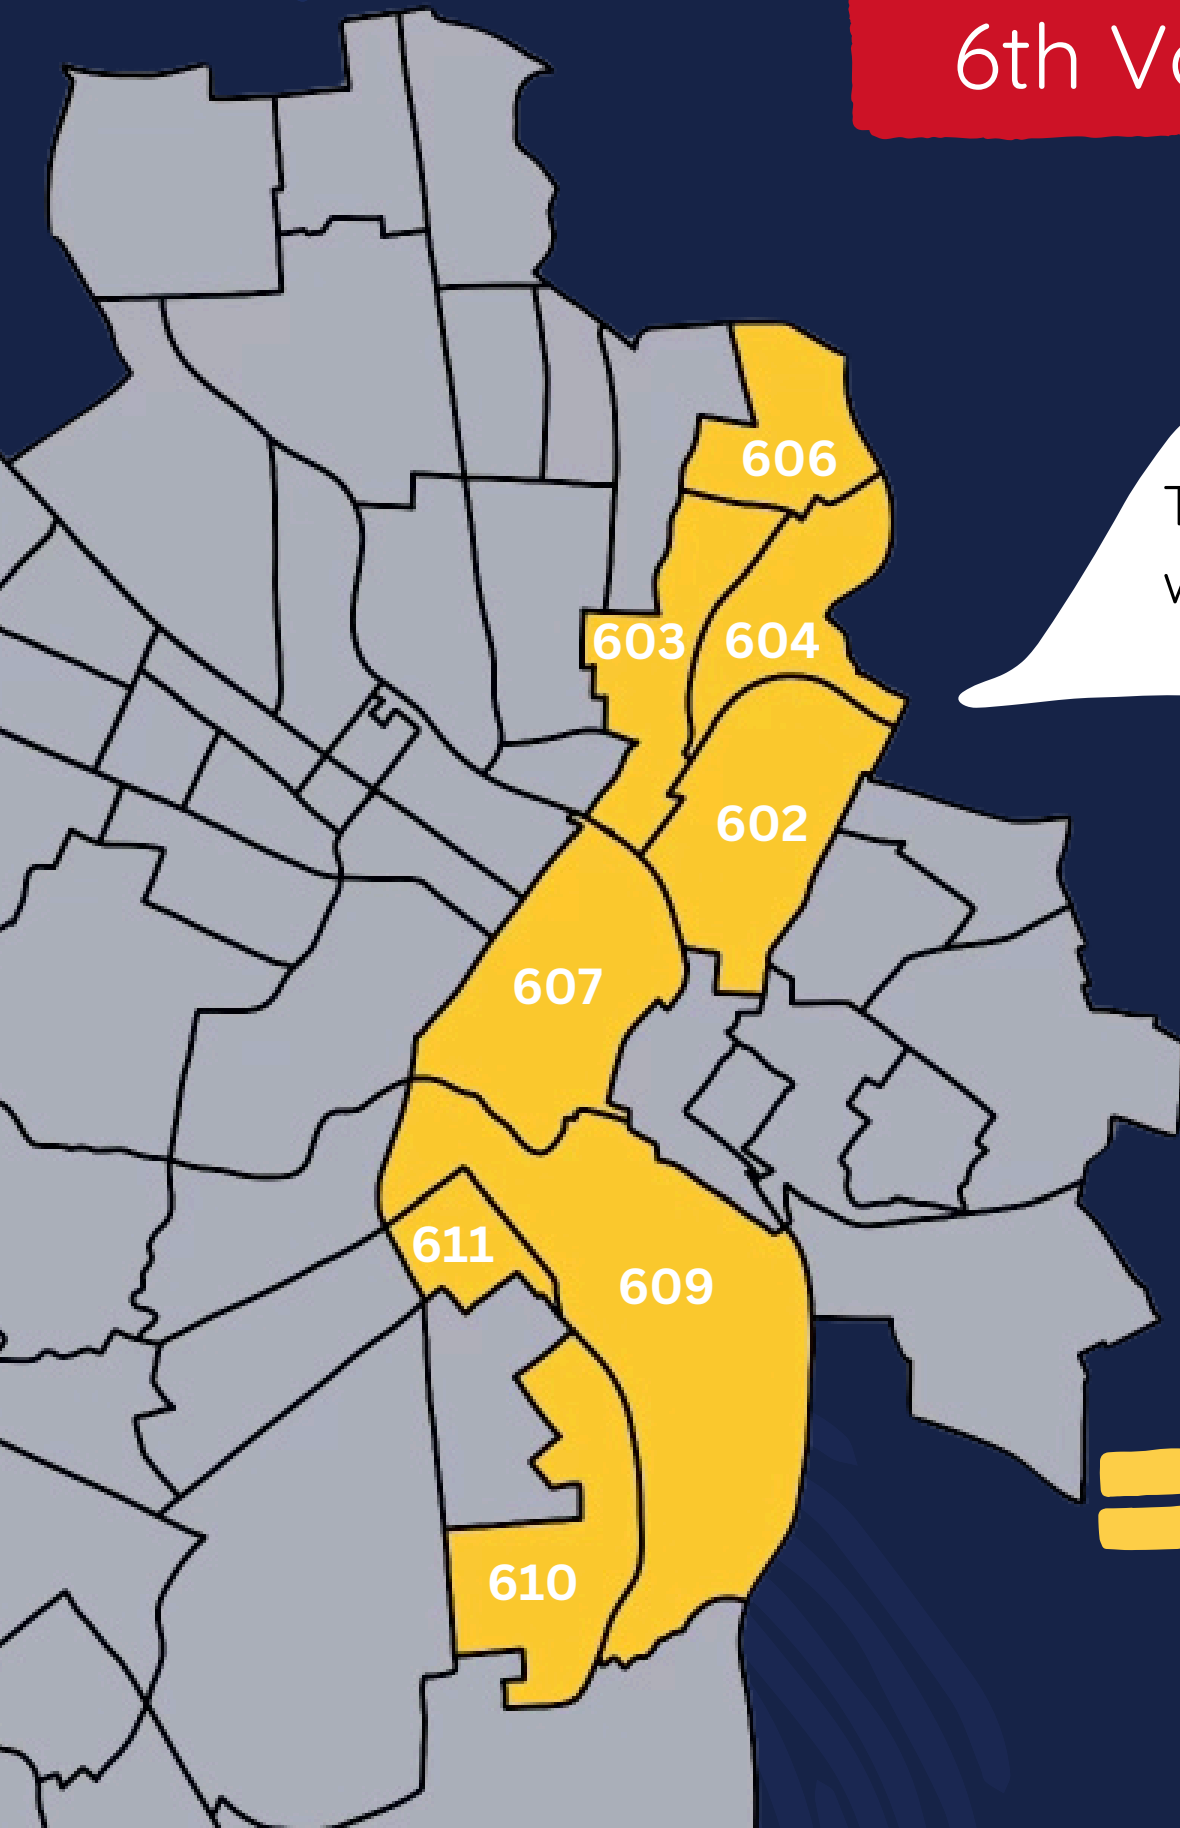

CENTRAL

5th Voter District

DID YOU KNOW...

There are **7 precincts**
within **District Five**
totaling..

501

504

503

505

2,324

Eligible voters in
Precinct 509

2,819

Eligible voters in
Precinct 510

GATEWAY

6th Voter District

DID YOU KNOW...

There are **8 precincts**
within **District Six** totaling..

=19,207

Total Voter's

DISTRICT 6

1,667

Eligible voters in
Precinct 603

2,734

Eligible voters in
Precinct 606

1,915