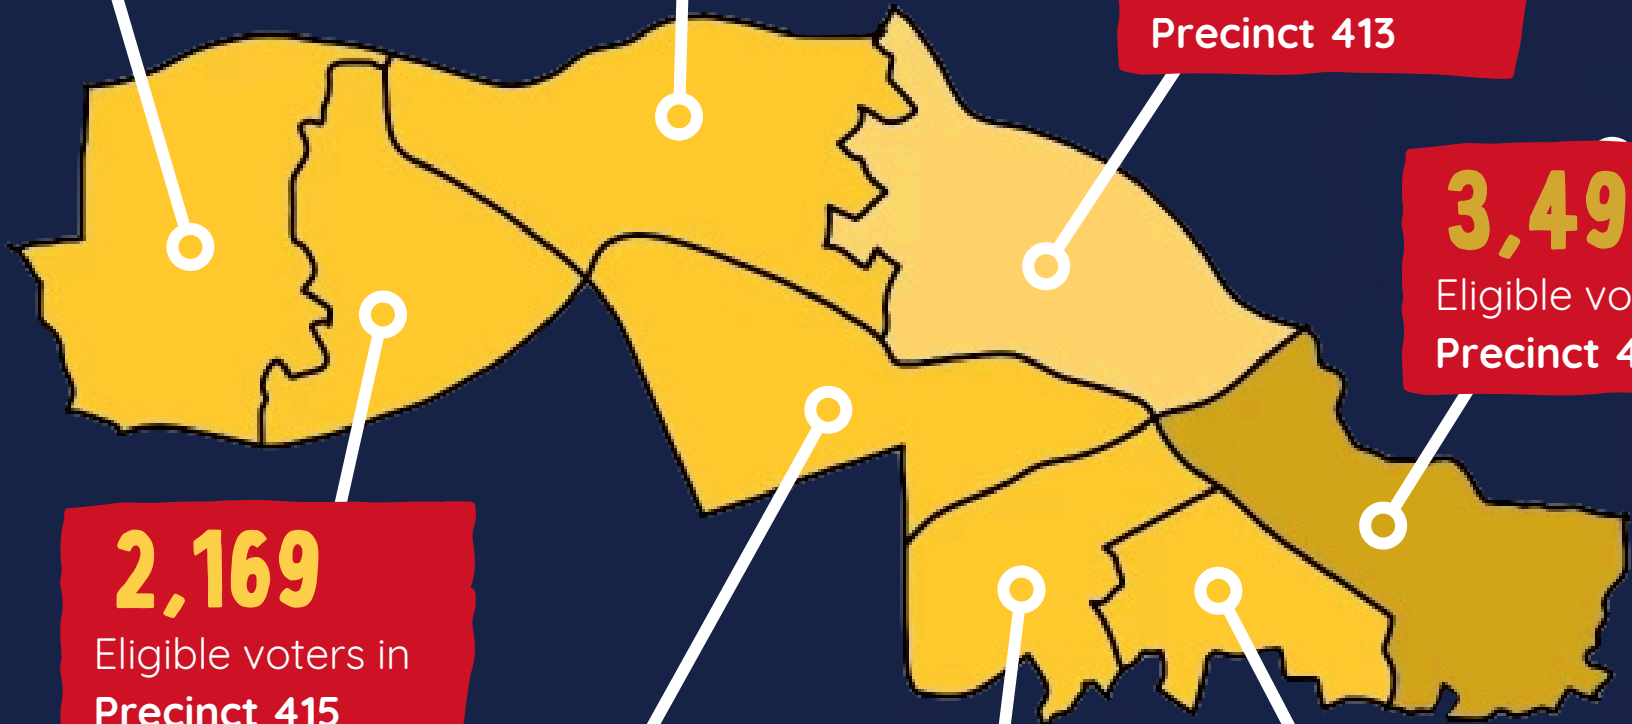

2,169

Eligible voters in
Precinct 415

2,394

Eligible voters in
Precinct 410

2,939

Eligible voters in
Precinct 412

2,649

Eligible voters in
Precinct 404

CENTRAL

5th Voter District

DID YOU KNOW...

There are **7 precincts**
within **District Five**
totaling..

501

504

503

505