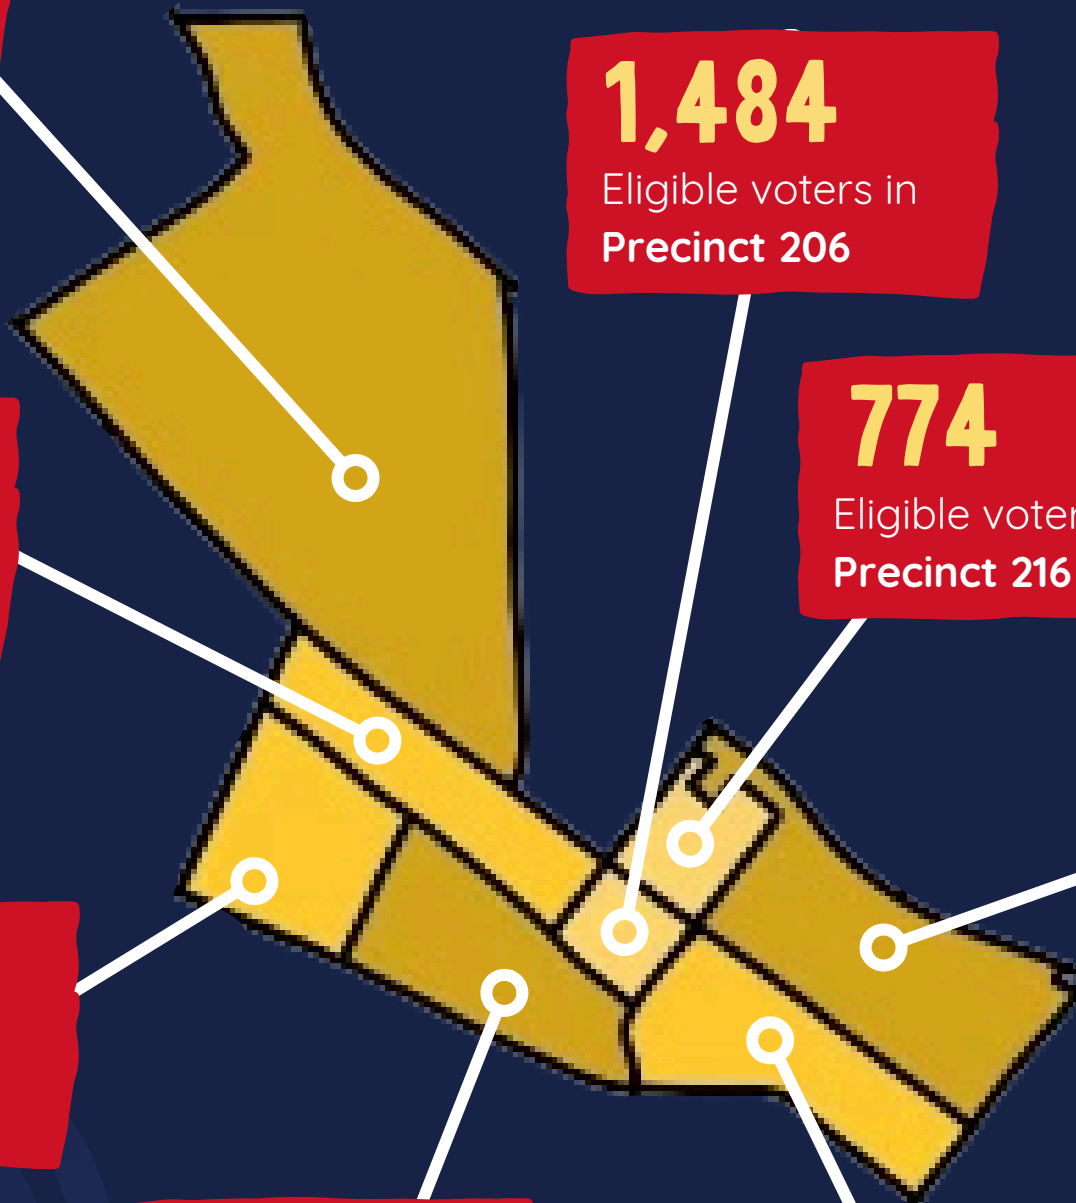

There are **8 precincts** within **District Two** totaling..

=19,143

Total Voter's

DISTRICT 2

3,326

Eligible voters in
Precinct 215

1,484

Eligible voters in
Precinct 206

2,278

Eligible voters in
Precinct 204

774

Eligible voters in
Precinct 216

2,825

Eligible voters in
Precinct 207

3,222

Eligible voters in
Precinct 213

3,091

Eligible voters in
Precinct 208

2,143

Eligible voters in
Precinct 214

NORTHSIDE

3rd Voter District

DID YOU KNOW...

There are **11 precincts** within **District Three** totaling..