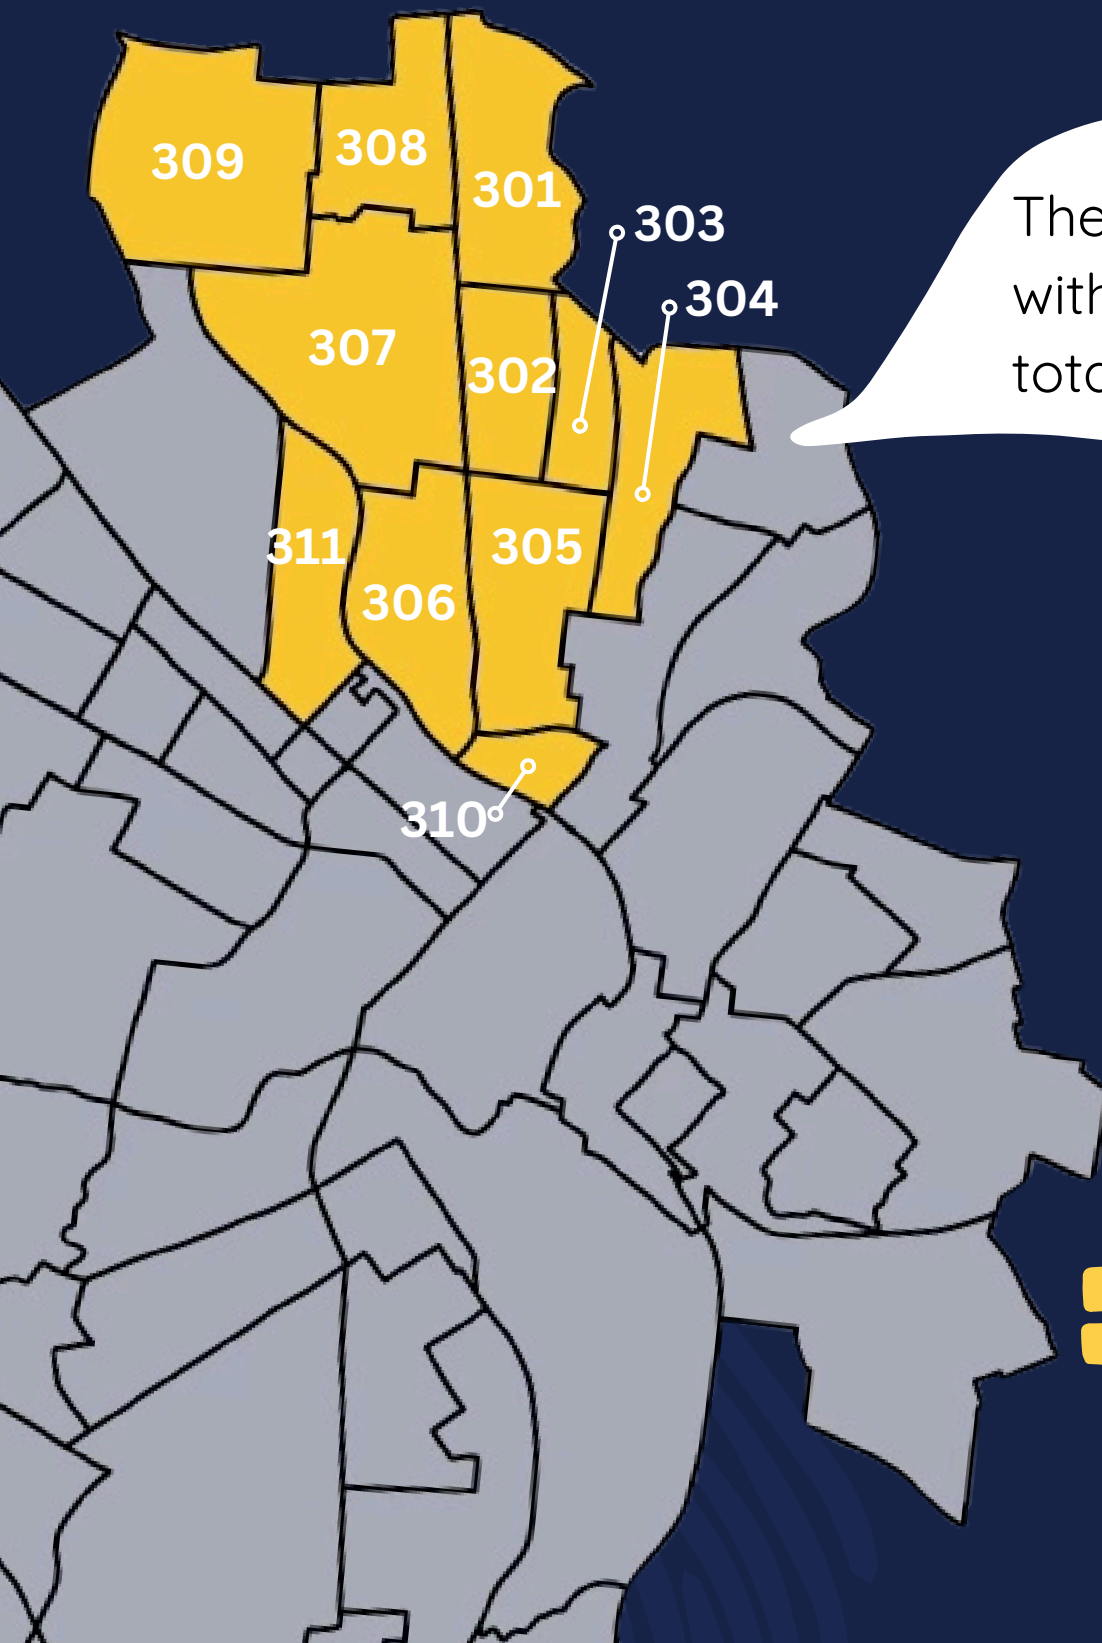

3,091

Eligible voters in
Precinct 208

2,143

Eligible voters in
Precinct 214

NORTHSIDE

3rd Voter District

DID YOU KNOW...

There are **11 precincts** within **District Three** totaling..