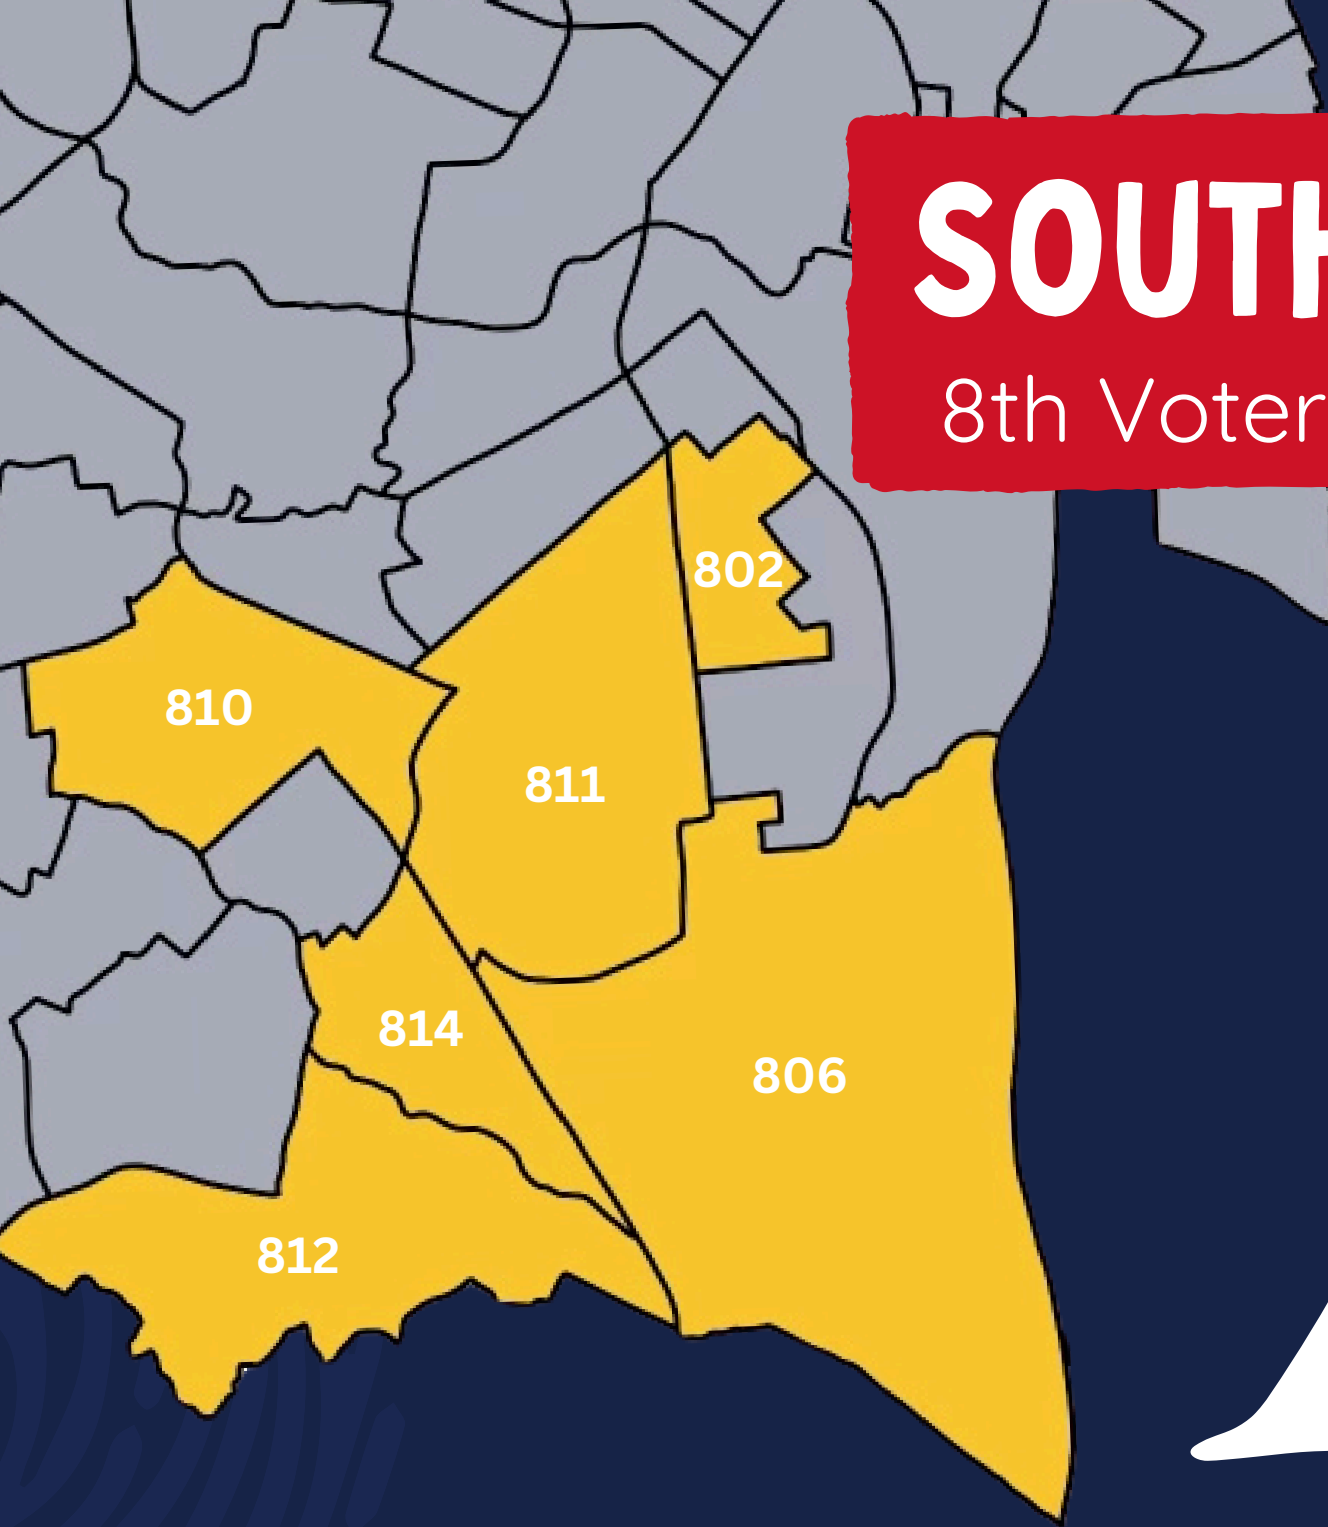

SOUTHSIDE

8th Voter District

DID YOU KNOW...

There are **6 precincts** within **District Eight** totaling..

=14,009

Total Voter's