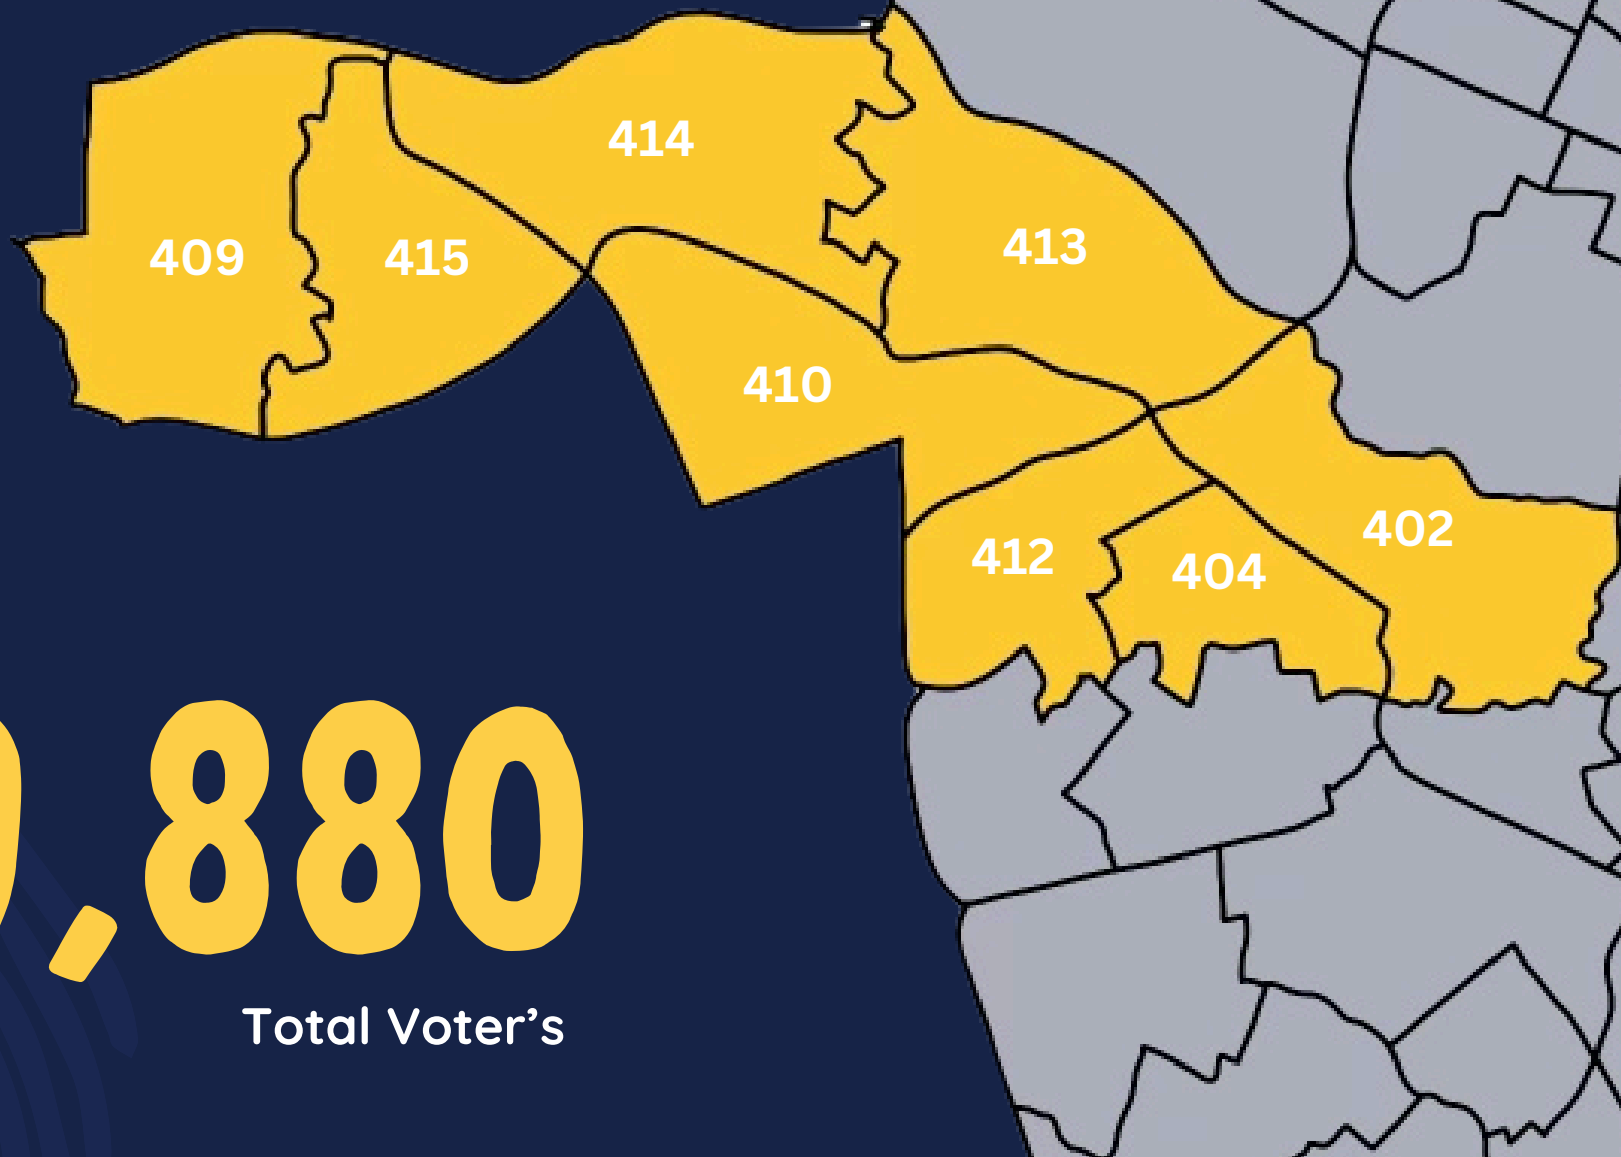

Eligible voters in
Precinct 310

SOUTHWEST

4th Voter District

DID YOU KNOW...

There are **8 precincts** within **District Four** totaling..

=19,880

Total Voter's

DISTRICT 4