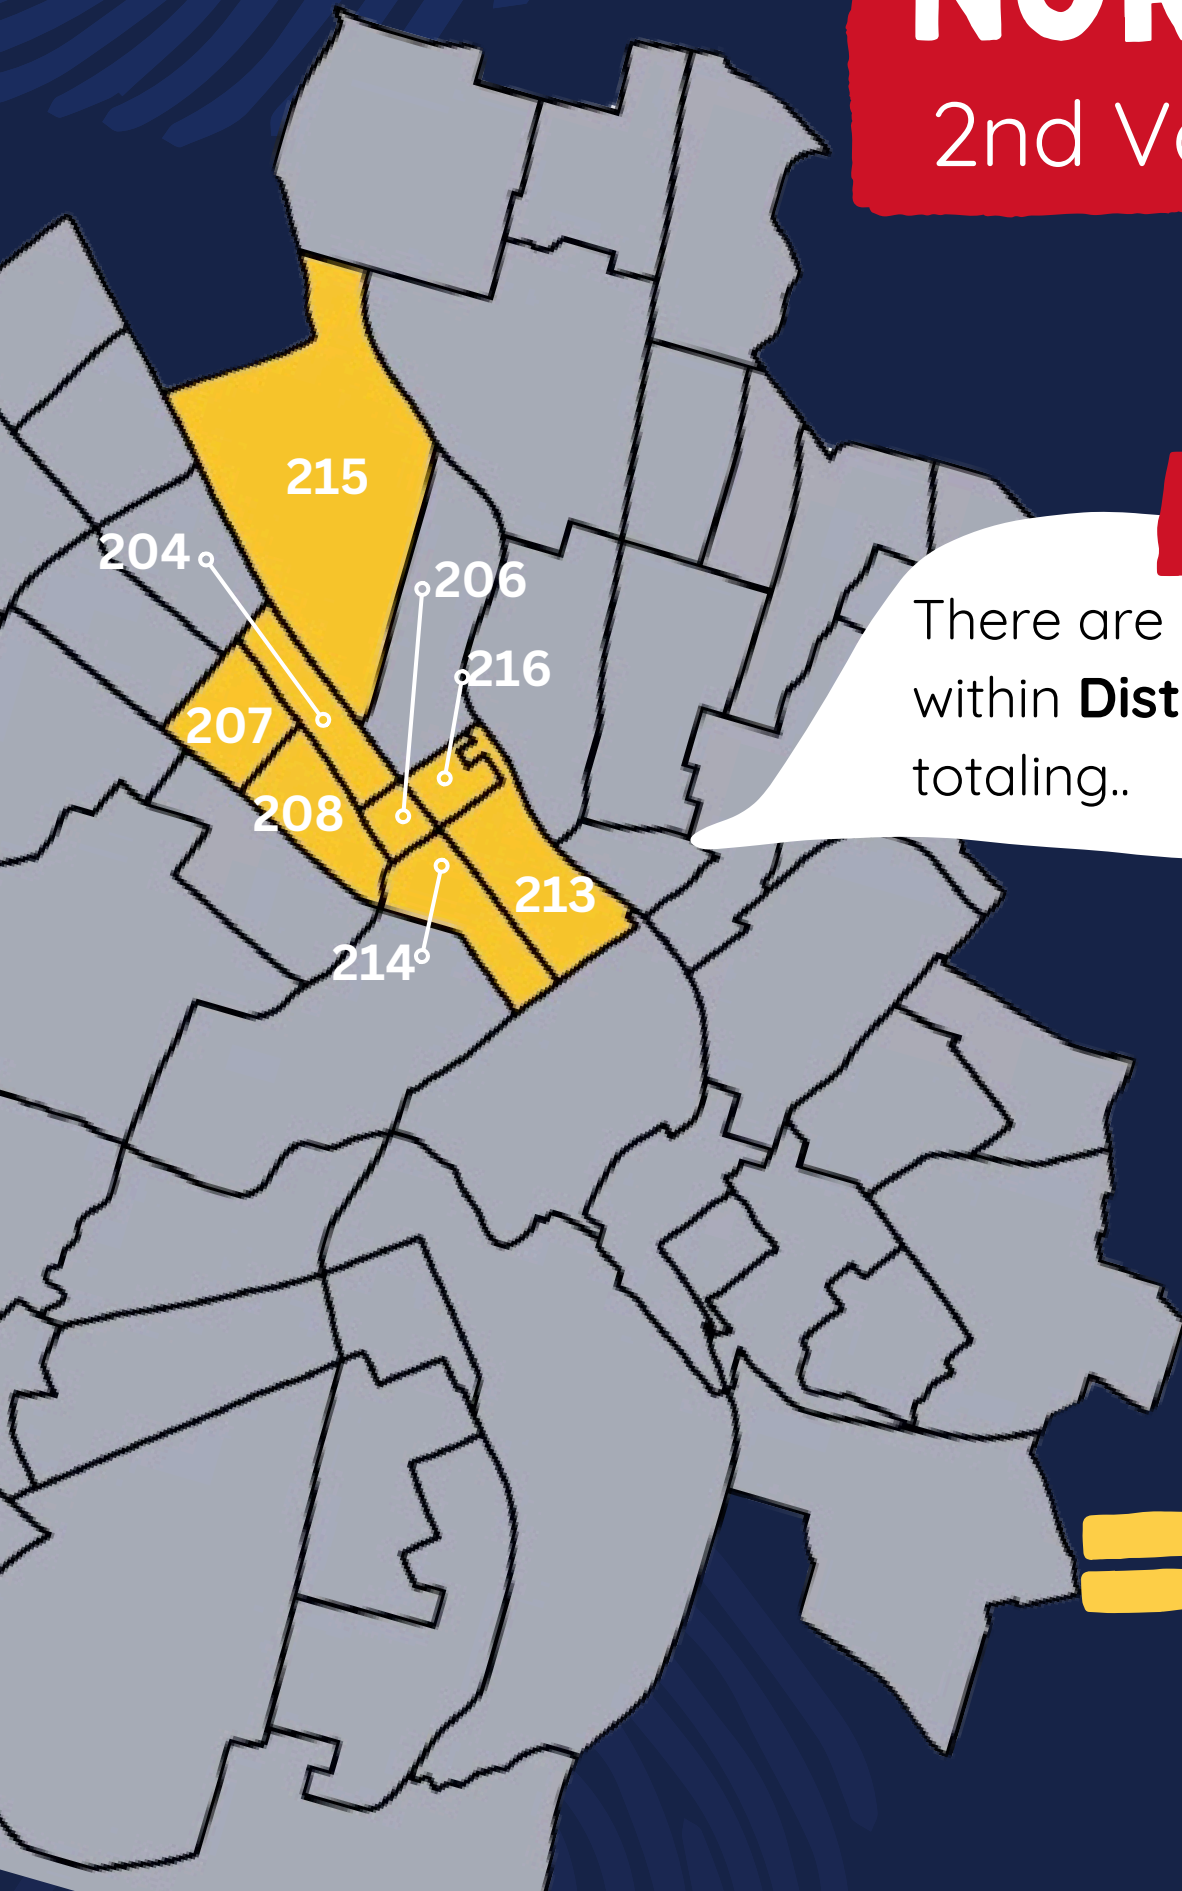

Eligible voters in
Precinct 114

2,159

Eligible voters in
Precinct 106

1,942

Eligible voters in
Precinct 105

NORTH CENTRAL

2nd Voter District

DID YOU KNOW...

There are **8 precincts** within **District Two** totaling..

=19,143

Total Voter's

DISTRICT 2

3,326

Eligible voters in
Precinct 215

1,484

Eligible voters in
Precinct 206