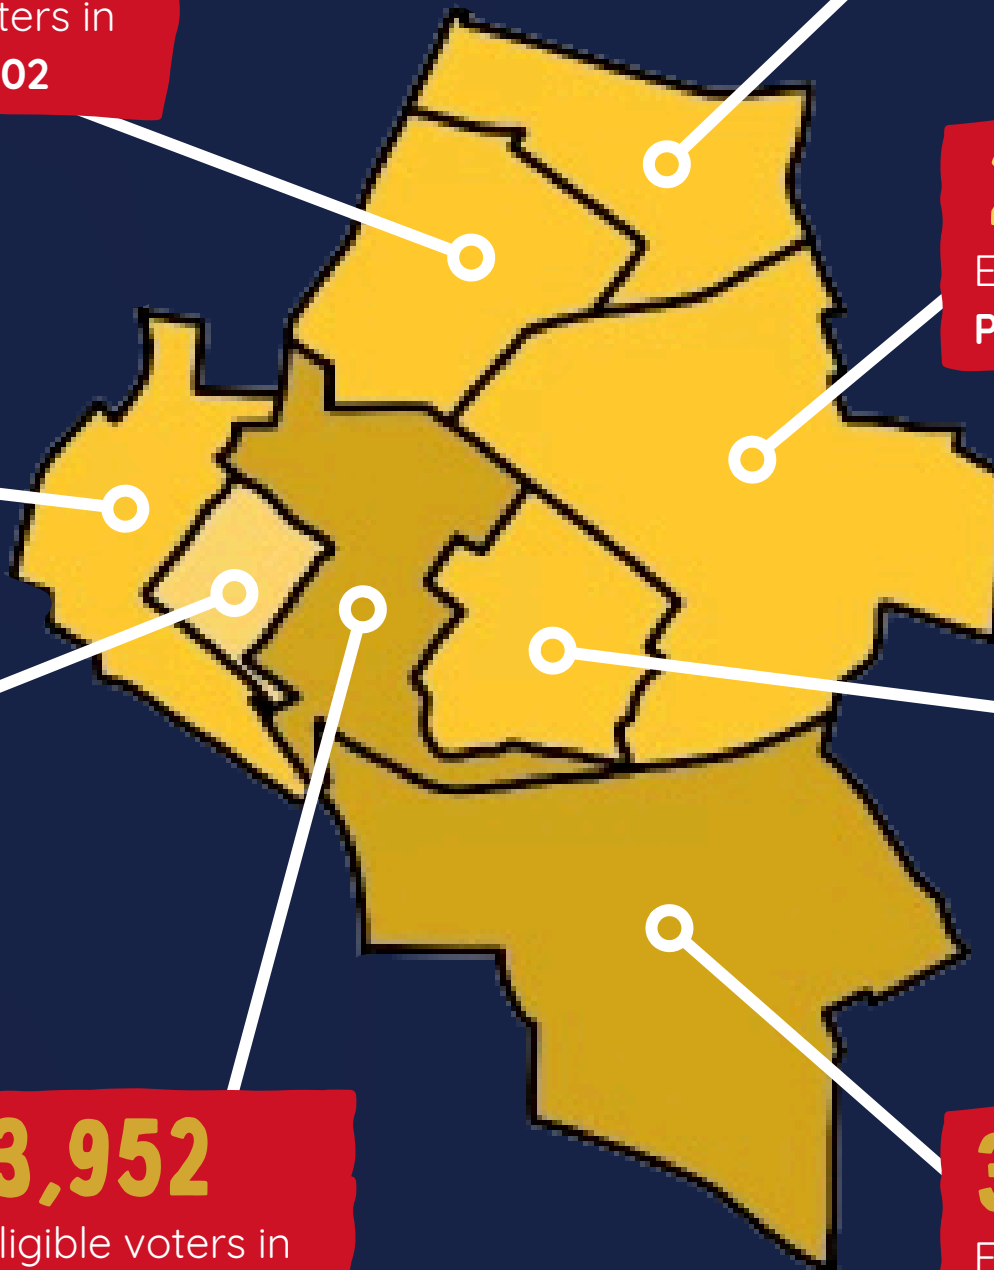

2,280

Eligible voters in
Precinct 708

2,170

Eligible voters in
Precinct 705

1,742

Eligible voters in
Precinct 709

3,952

Eligible voters in
Precinct 707

3,643

Eligible voters in
Precinct 706

SOUTHSIDE

8th Voter District

DID YOU KNOW...

There are **6 precincts** within **District Eight** totaling..

=14,009

Total Voter's