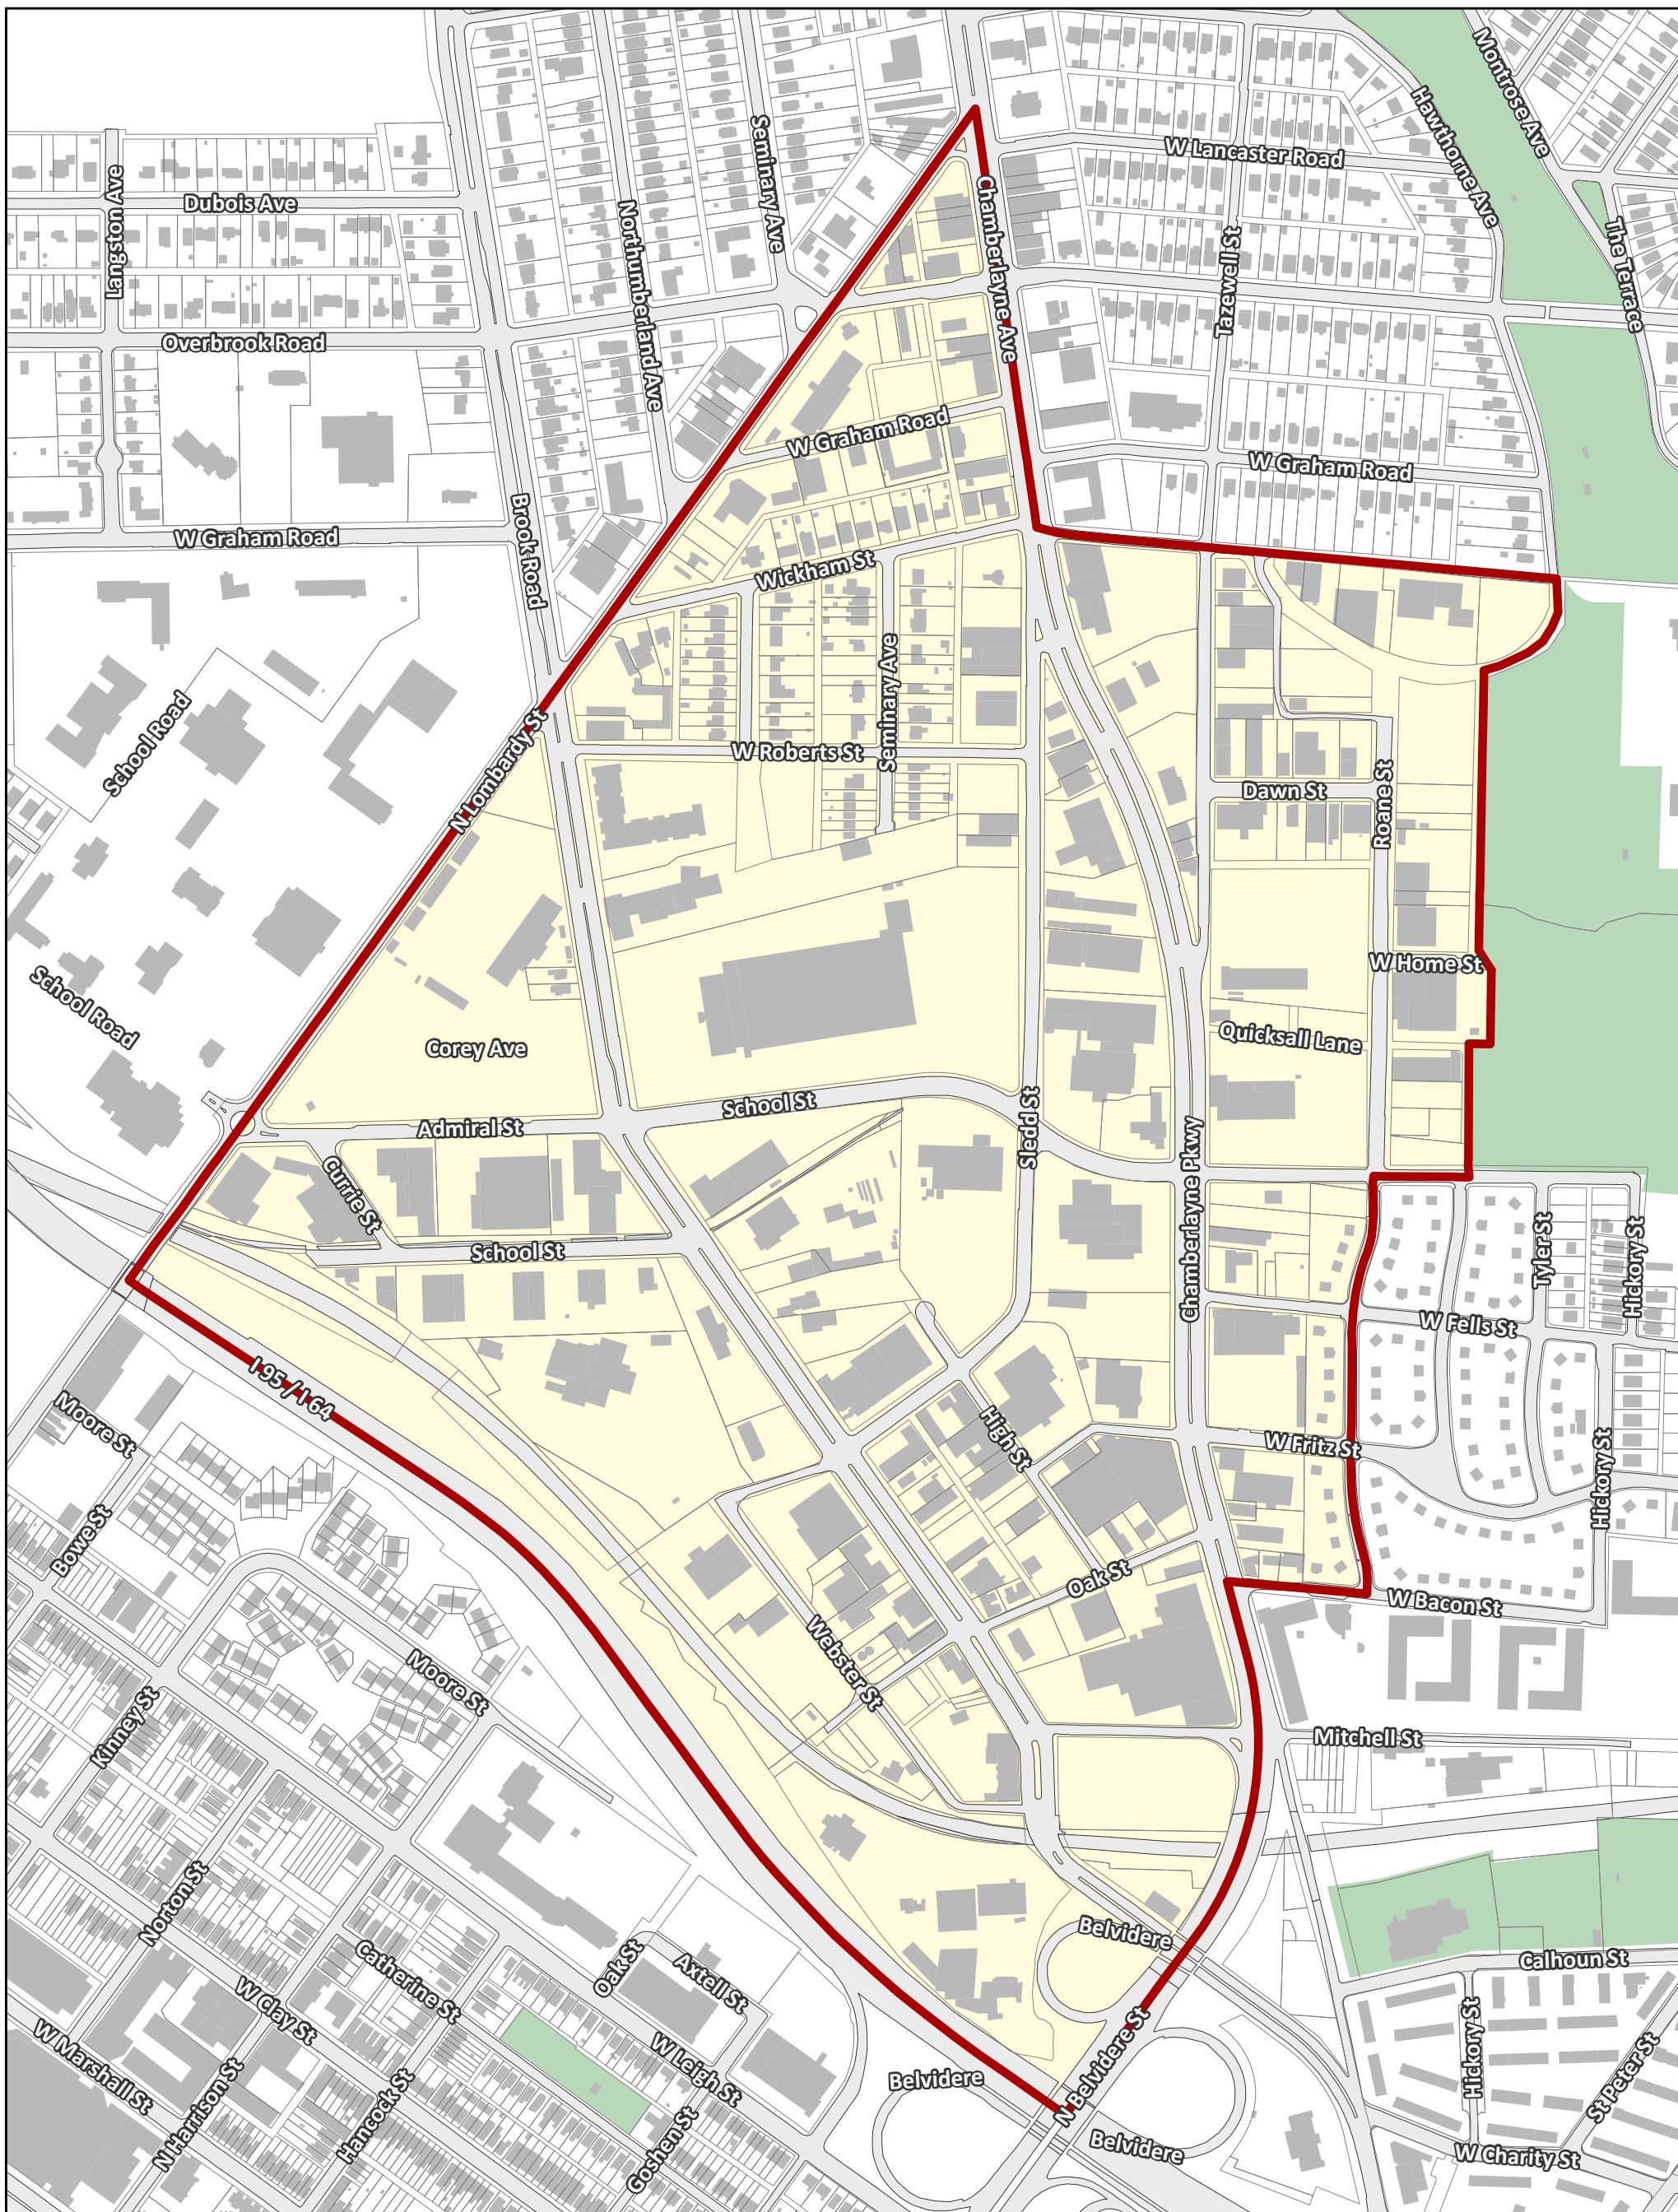

Chamberlayne Industrial Center Association

City of Richmond, VA

Geographic Information Systems

Disclaimer:
The City of Richmond assumes no liability either for any errors, omissions, or inaccuracies in the information provided regardless of the cause of such or for any decision made, action taken, or action not taken by the user in reliance upon any maps or information rovided herein.

- Association Boundary
- City Boundary
- Parcels
- Buildings
- Parks & Open Space
- Water