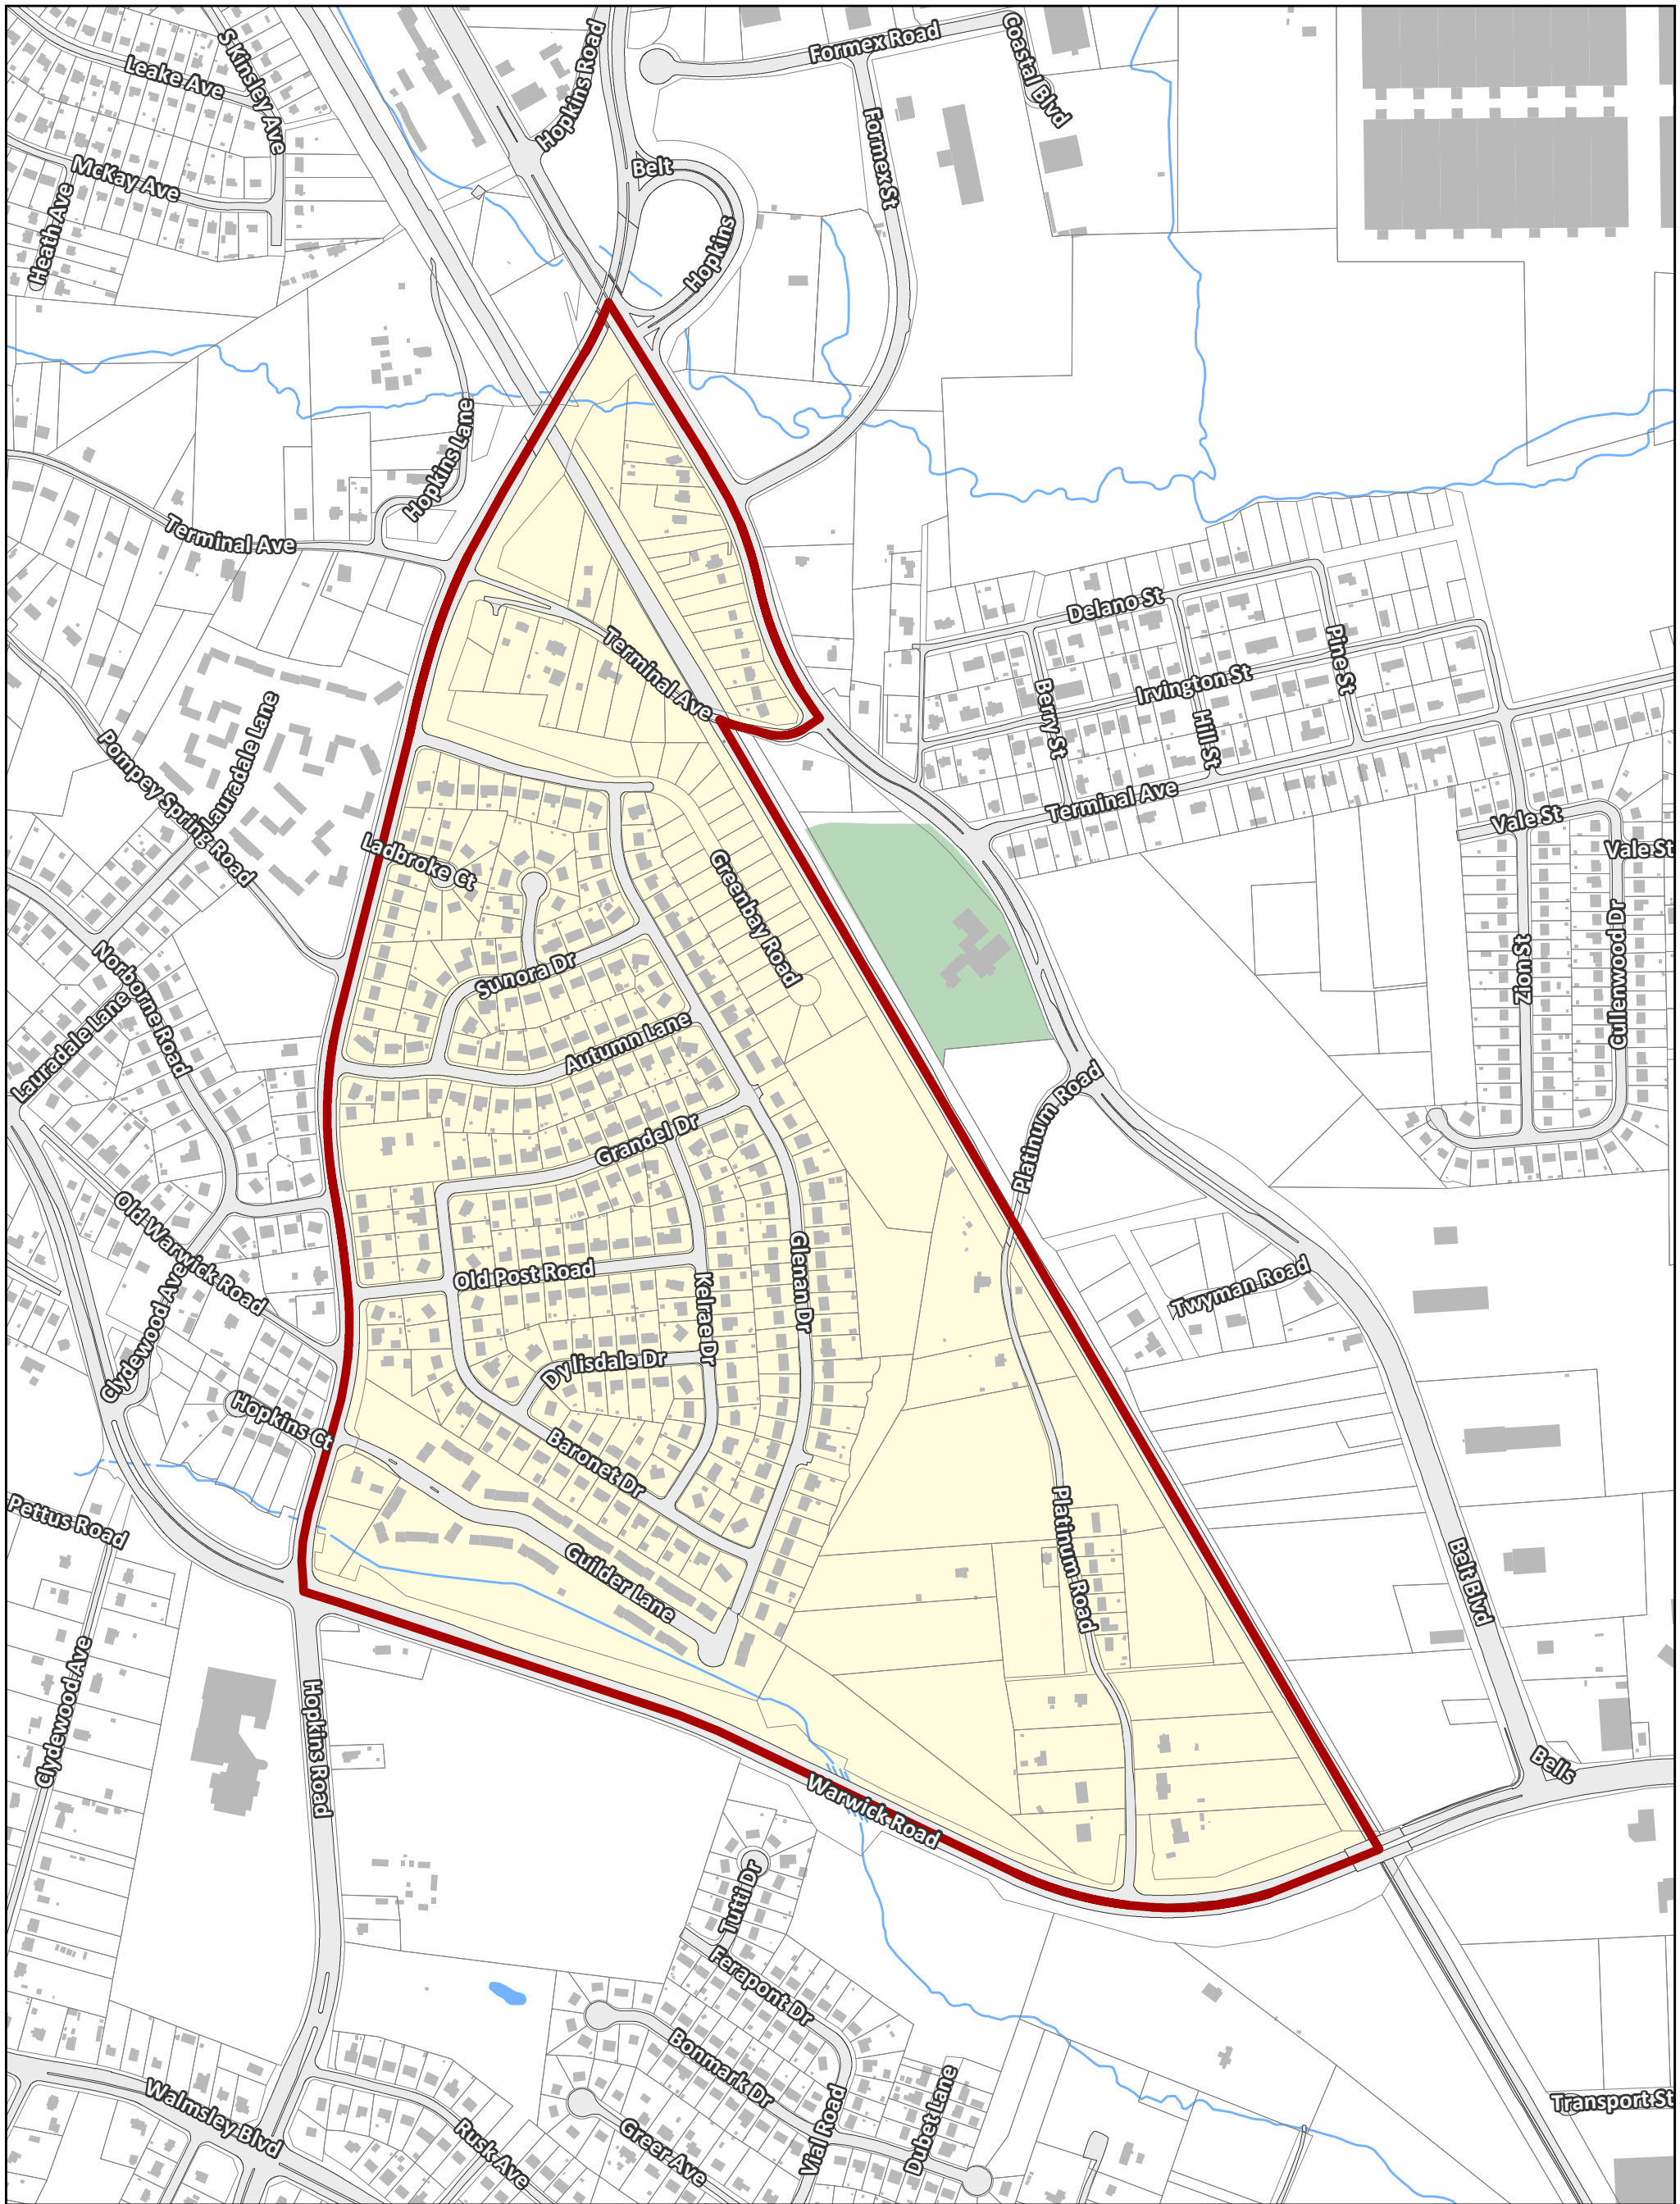

# Deerbourne Civic Association

City of Richmond, VA

Geographic Information Systems

1 inch = 500 feet

Association Boundary

City Boundary

Parcels

Buildings

Parks & Open Space

Water

Location Reference

Disclaimer:  
The City of Richmond assumes no liability either for any errors, omissions, or inaccuracies in the information provided regardless of the cause of such or for any decision made, action taken, or action not taken by the user in reliance upon any maps or information provided herein.