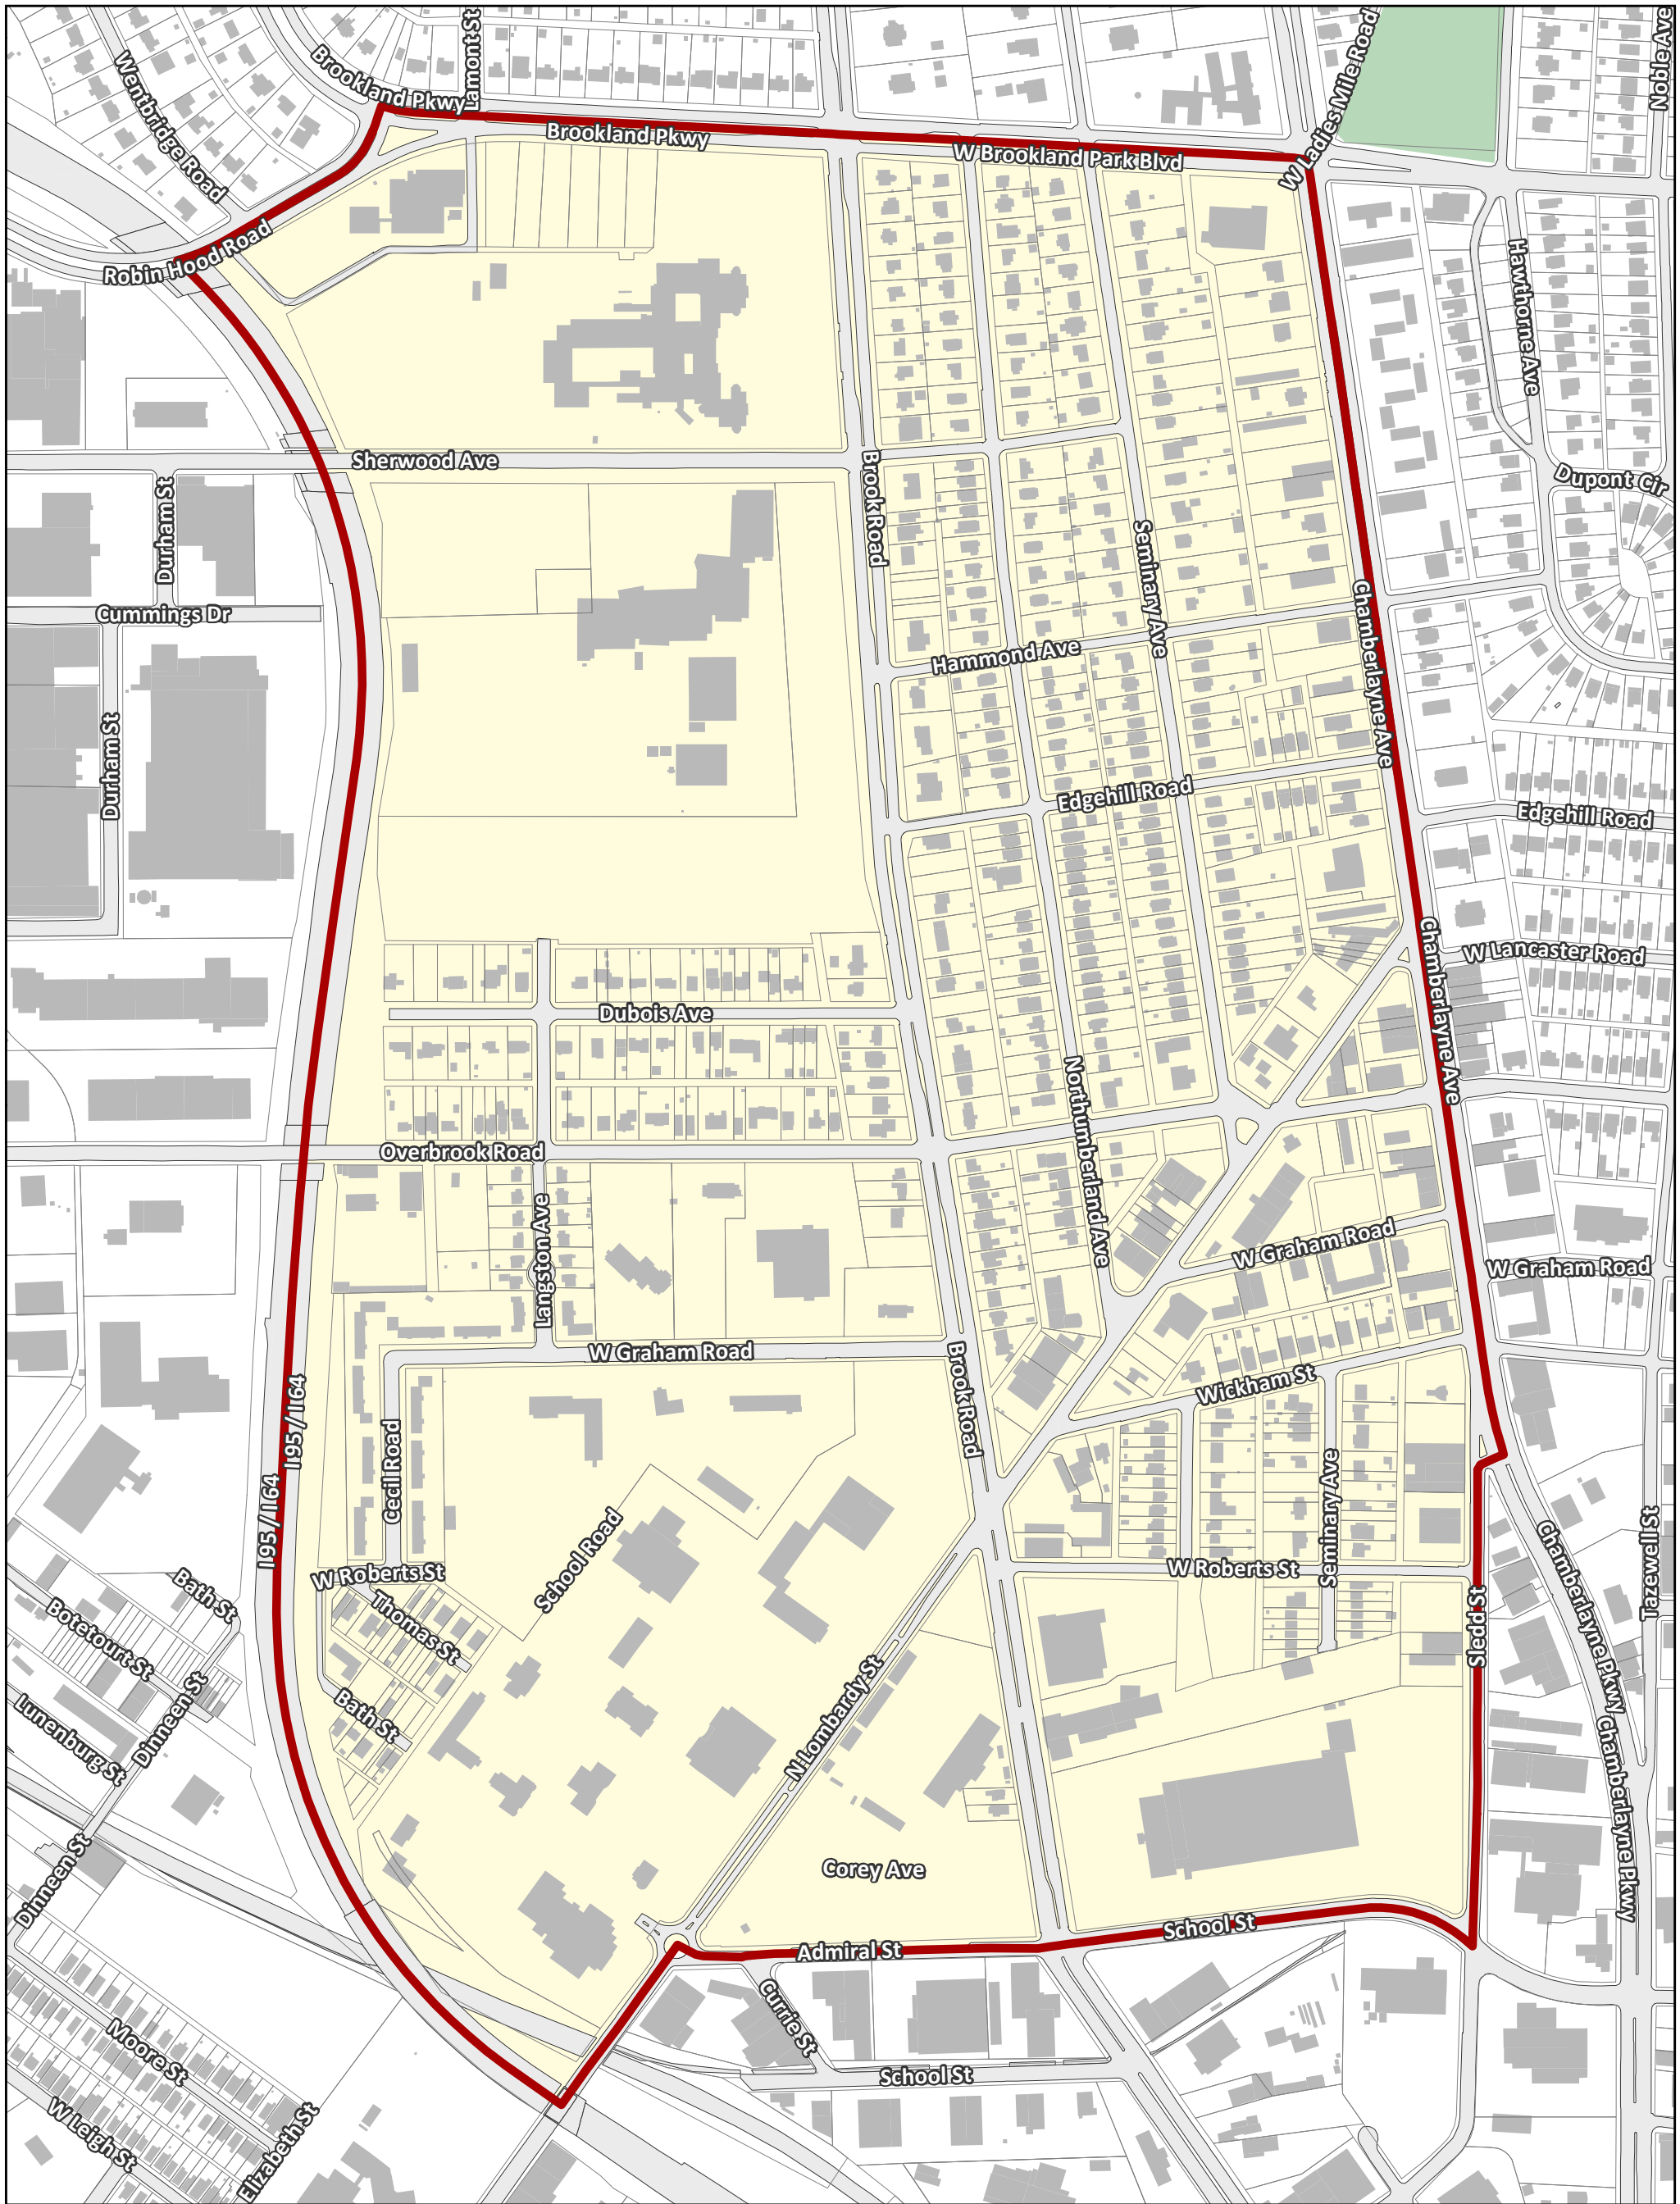

Edgehill Chamberlayne Court Civic Association

City of Richmond, VA

Geographic Information Systems

Disclaimer:
 The City of Richmond assumes no liability either for any errors, omissions, or inaccuracies in the information provided regardless of the cause of such or for any decision made, action taken, or action not taken by the user in reliance upon any maps or information provided herein.

- Association Boundary
- City Boundary
- Parcels
- Buildings
- Parks & Open Space
- Water