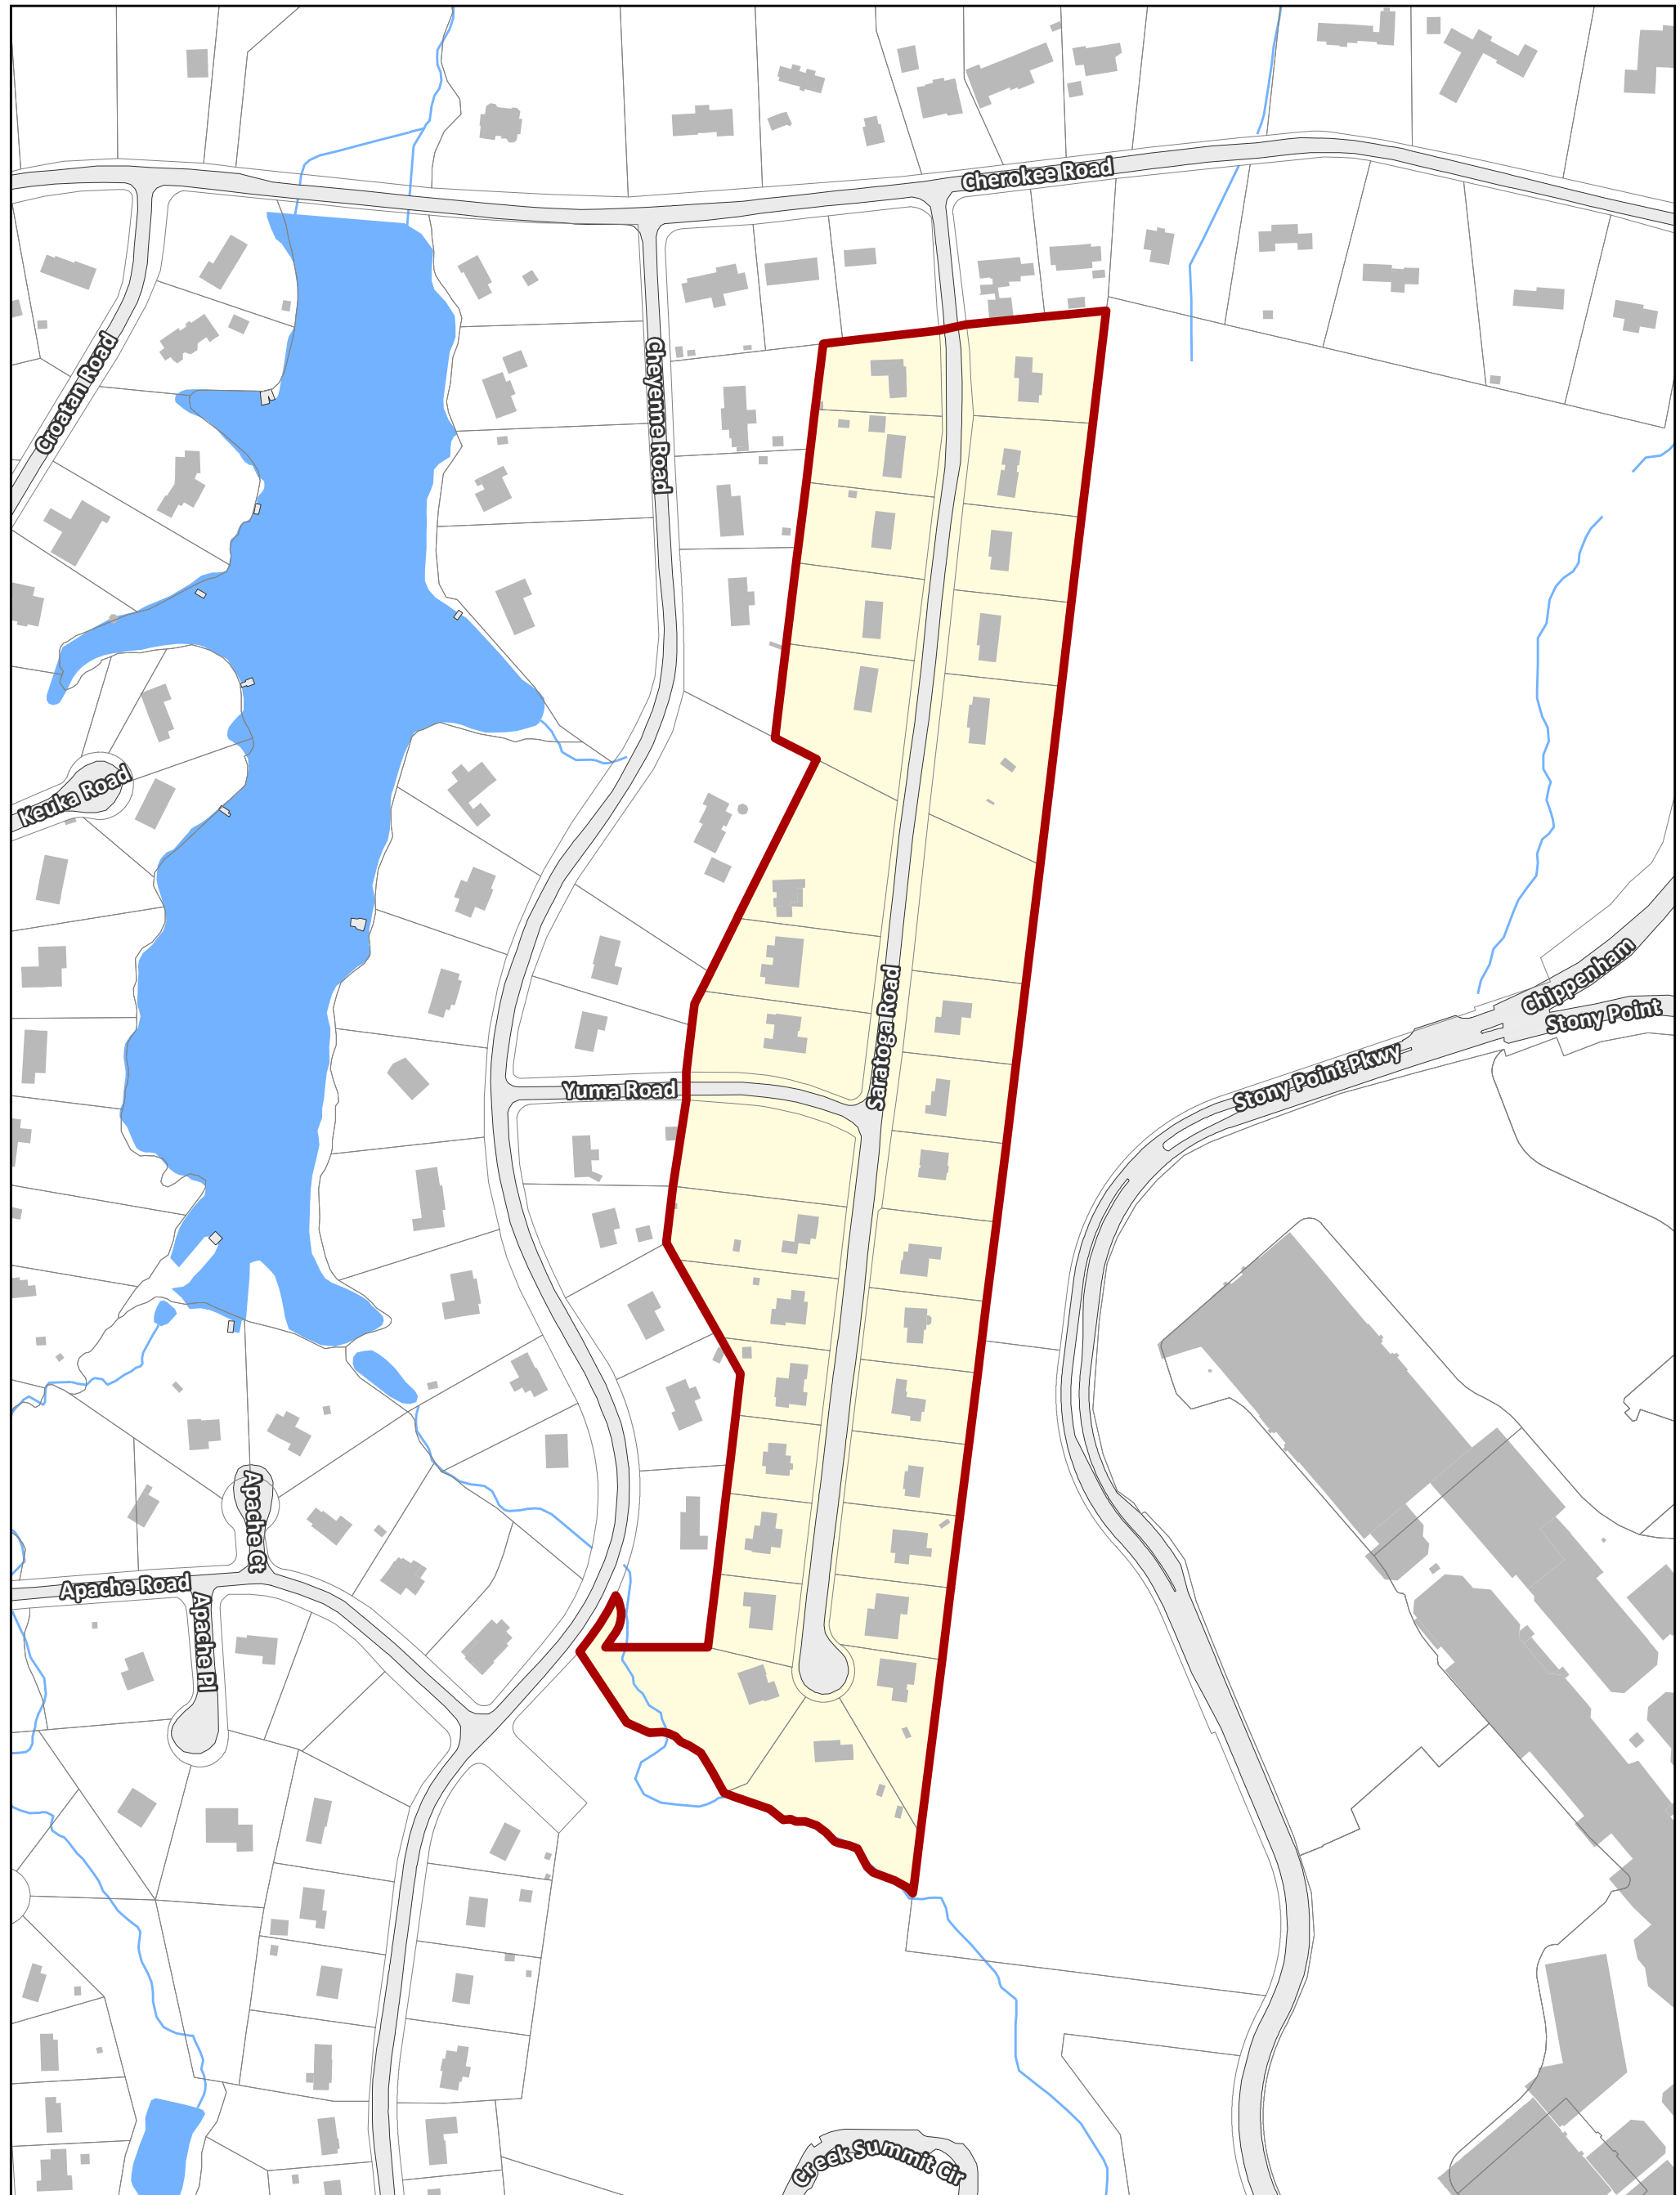

# Saratoga Area Neighborhood Association

City of Richmond, VA

Geographic Information Systems

Disclaimer:  
The City of Richmond assumes no liability either for any errors, omissions, or inaccuracies in the information provided regardless of the cause of such or for any decision made, action taken, or action not taken by the user in reliance upon any maps or information rovided herein.

- |  |                      |  |                    |
|--|----------------------|--|--------------------|
|  | Association Boundary |  | Buildings          |
|  | City Boundary        |  | Parks & Open Space |
|  | Parcels              |  | Water              |