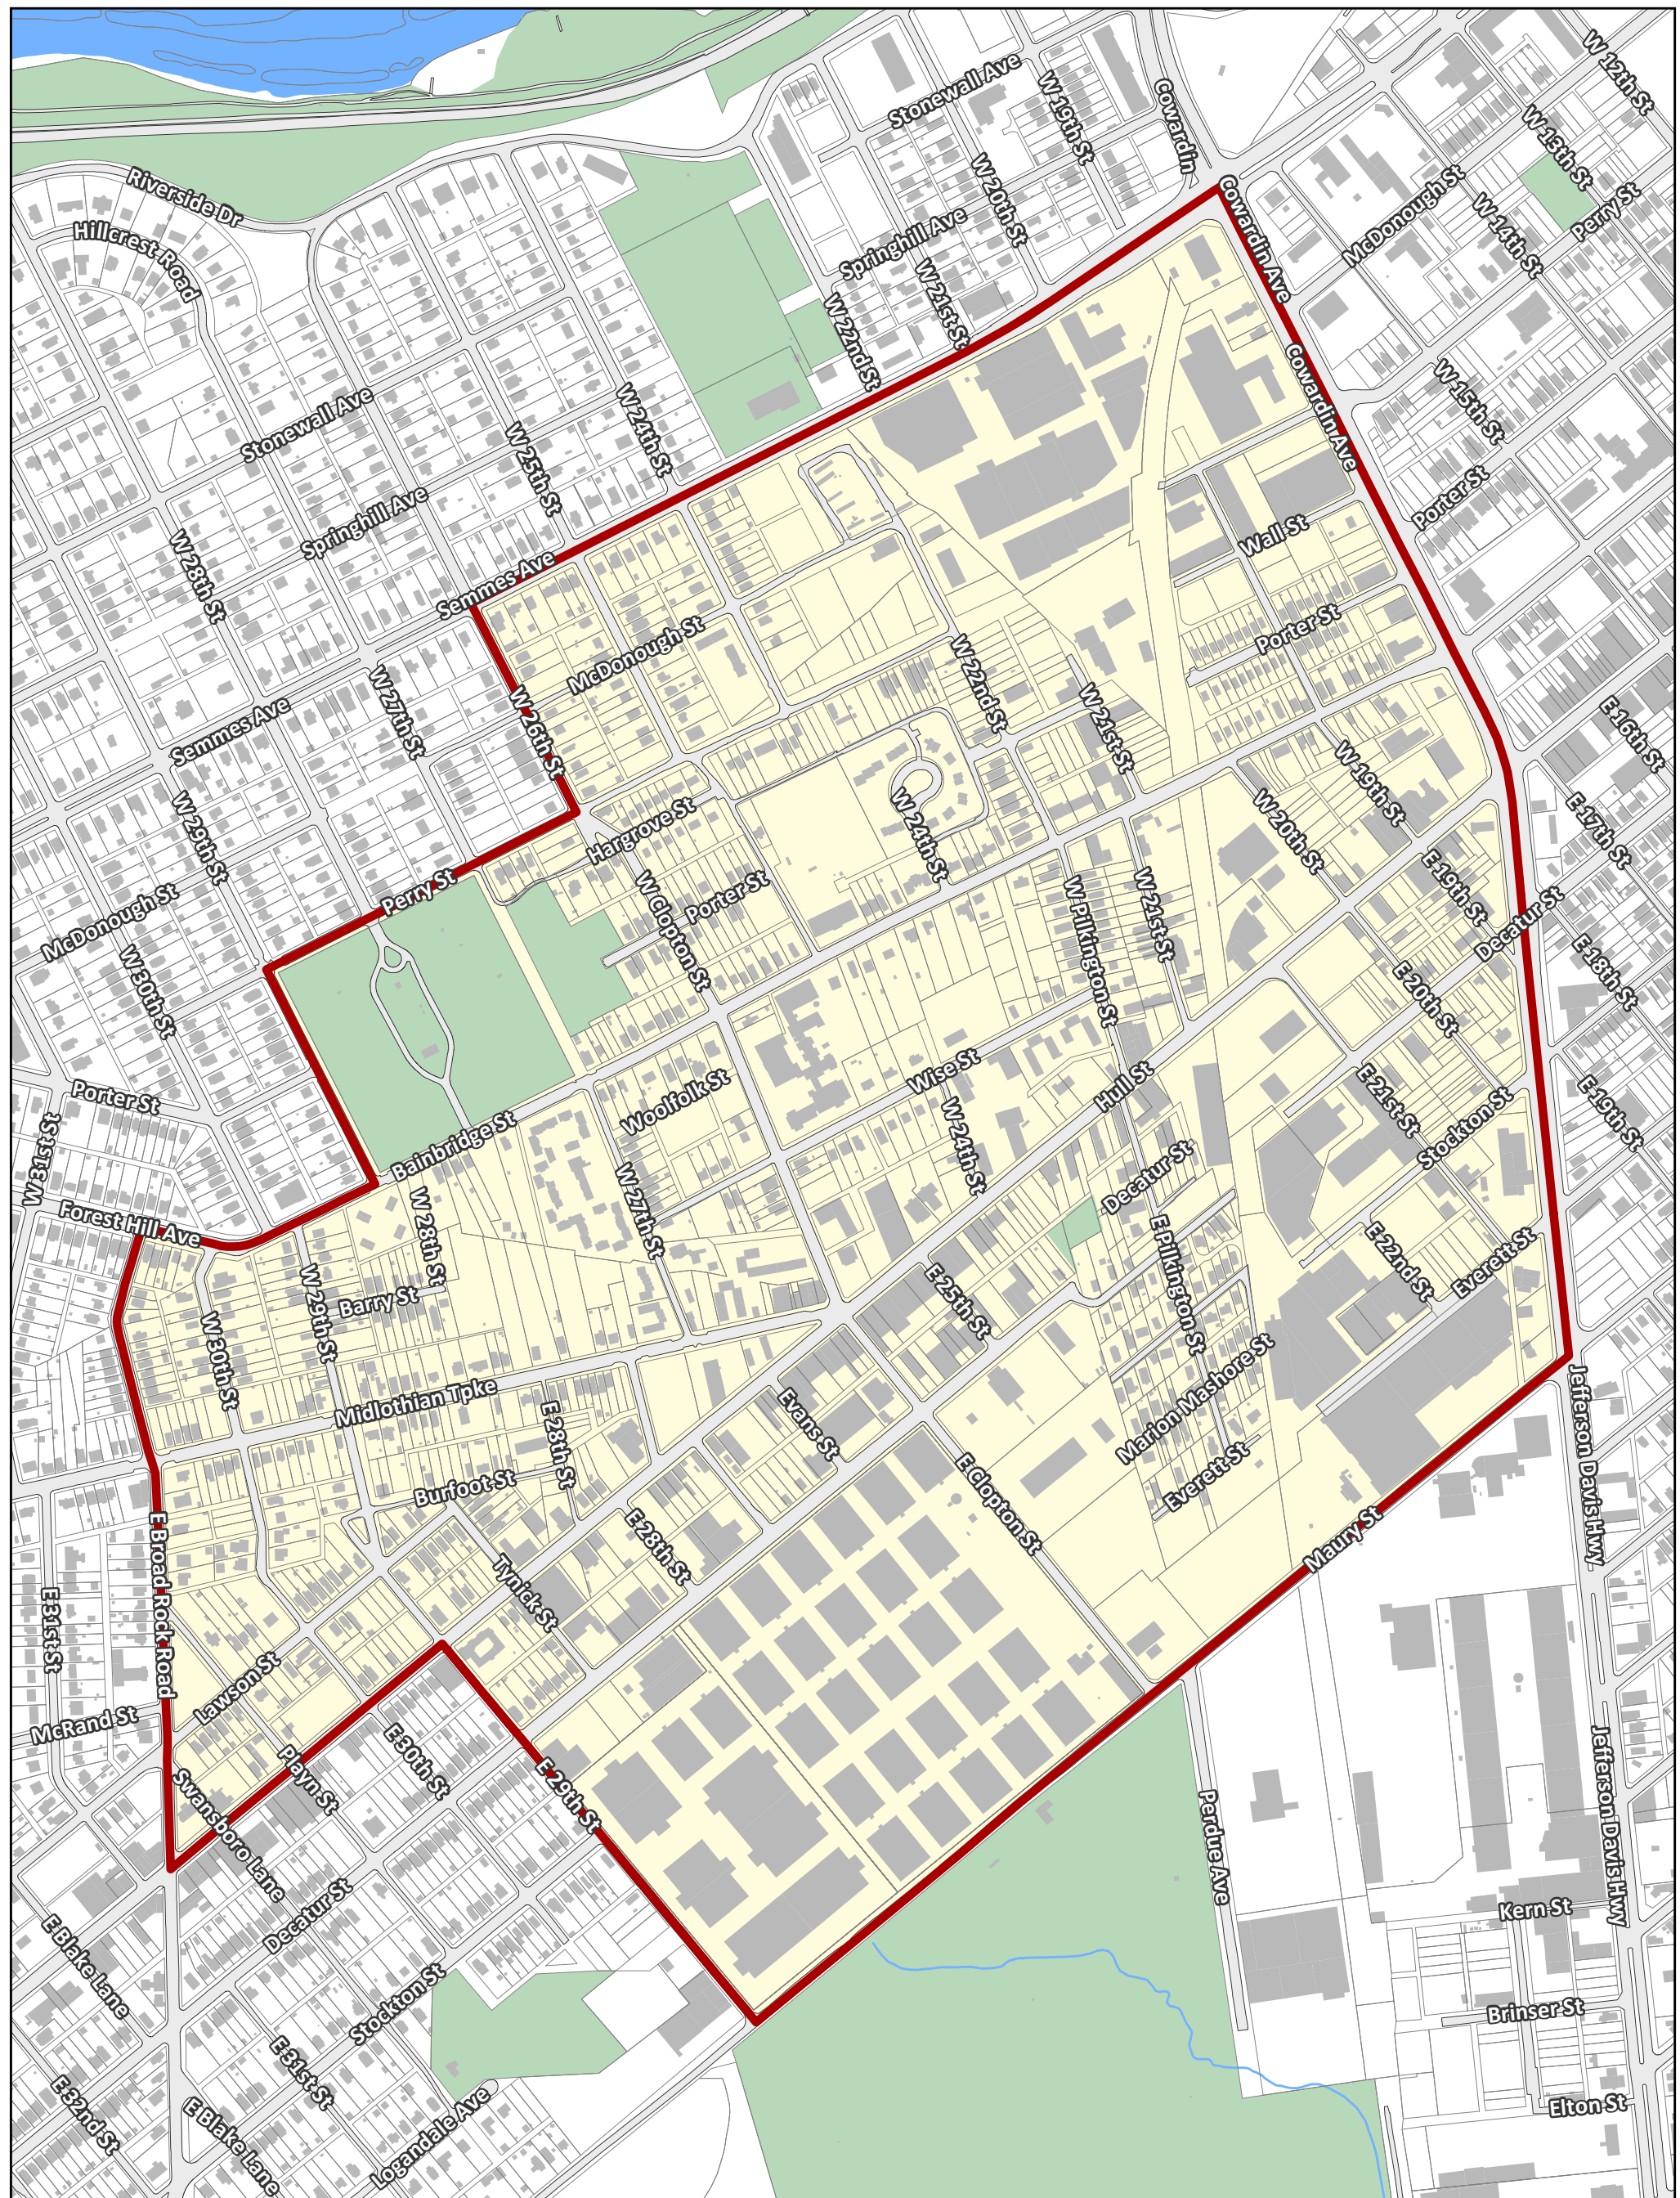

Swansboro Neighborhood Association

City of Richmond, VA

Geographic Information Systems

Disclaimer:
The City of Richmond assumes no liability either for any errors, omissions, or inaccuracies in the information provided regardless of the cause of such or for any decision made, action taken, or action not taken by the user in reliance upon any maps or information rovided herein.

- Association Boundary
- City Boundary
- Parcels
- Buildings
- Parks & Open Space
- Water